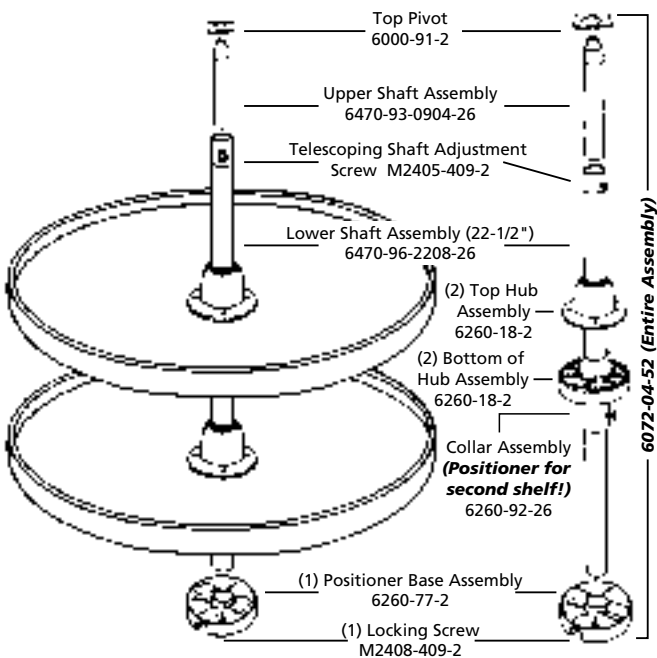

Hardware for RAS Polymer Trays

Hardware for HWLS/LD-NATURAL

Waste
Blind Corner
Sink
Base
Tail
Drawer
Wall
Vanity
Closet
Lazy Susan
LED Lighting