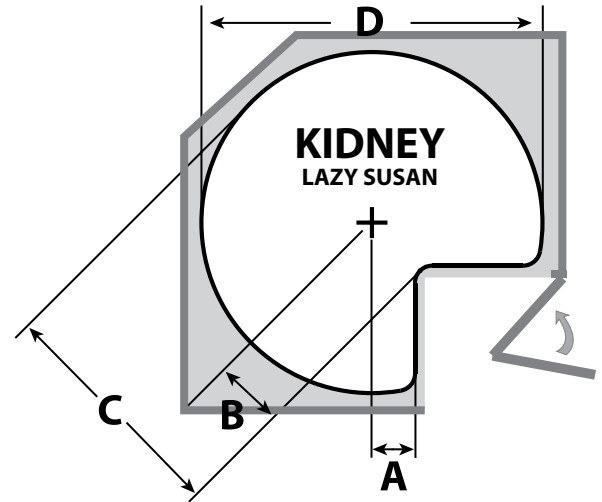

** Denotes color. 11 for white 15 for almond. Ask your salesperson about custom configurations and blank trays.

SPECIFICATIONS

LAZY DAISY POLYMER SHELVES

SCAN FOR PRICING!

Shelf	Material	Series	A	B	C	D	Post System
18" Kidney	Polymer	LD	1-1/8"	2"	11"	18"	25 mm IND./DEP.
24" Kidney	Polymer	LD	1-3/4"	2-3/4"	14-3/4"	24"	25 mm IND./DEP.
28" Kidney	Polymer	LD	3"	4-3/8"	18-3/8"	27-5/8"	25 mm IND./DEP.
32" Kidney	Polymer	LD	4"	6"	21-7/8"	31-3/4"	25 mm IND./DEP.

Shelf	Material	Series	A	B	C	D	Post System
32" D-Shaped	Polymer	LD	14"	14-3/4"	29-7/8"	31-3/4"	25 mm IND./DEP.

Shelf	Material	Series	A	B	C	D	Z
18" Pie Cut	Polymer	LD	1-1/8"	1-5/8"	10-5/8"	18"	8" + 1/8" GAP
24" Pie Cut	Polymer	LD	1-5/8"	2-3/8"	14-3/8"	24"	10-3/8" + 1/8" GAP
28" Pie Cut	Polymer	LD	3"	4-1/4"	18"	27-5/8"	10-7/8" + 1/8" GAP