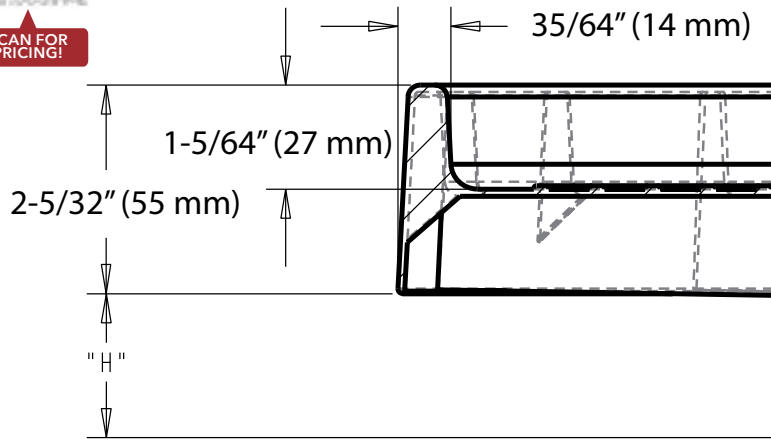

For part number see page 352.
See page 354 for specifications.

Tray Configurations

18", 24", 28", 32"

Full Circle

32"

D-Shaped

18", 24", 28", 32"

Kidney Shaped

Vanity

Closet

Lazy Susan

LED Lighting

SCAN FOR PRICING!

LIP SPECIFICATIONS LAZY DAISY POLYMER SHELVES

Tray Shape	"H"
Full Circle	1-19/32" (41 mm)
Kidney & D-Shaped	1-7/16" (37 mm)

TOP OF CABINET FLOOR