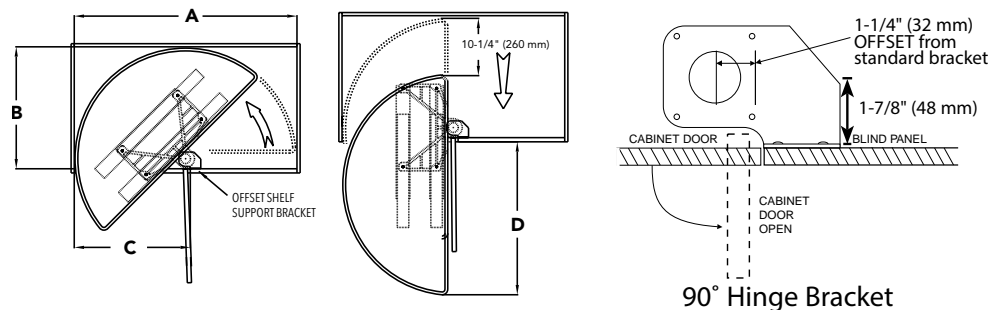

NOM Tray size	A	B	C	D
31" (787 mm)	32-13/16" (833 mm)	21-1/2" (546 mm)	15" (381 mm)	21-1/16" (535 mm)
33" (838 mm)	33-3/16" (843 mm)	18-9/16" (471 mm)	17-7/16" (443 mm)	24-1/16" (611 mm)
39" (991 mm)	39-7/8" (1013 mm)	21-13/16" (554 mm)	20-3/4" (527 mm)	27-3/8" (695 mm)