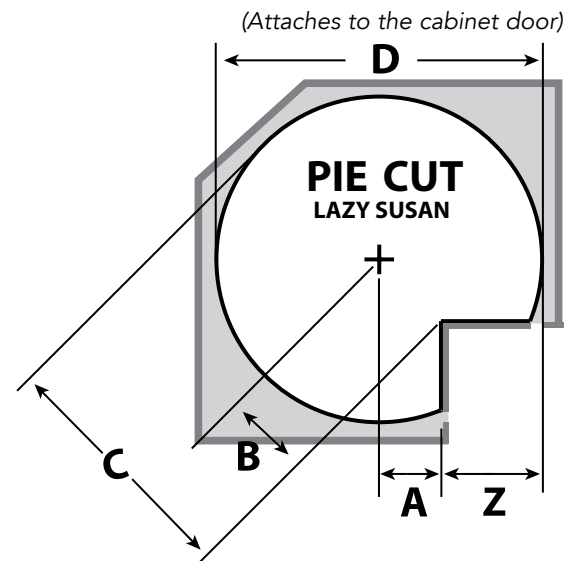

For custom applications, a trial installation is recommended. Door edge profile, thickness and gaps all factor in installation.

Waste

Blind Corner

Sink

Base

Tal

Drawer

Wall

Vanity

Closet

Lazy Susan

LED Lighting