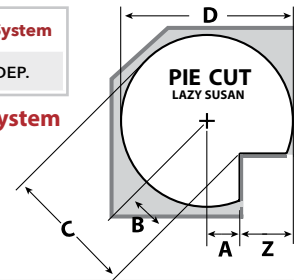

LD-4NW-201-20TBS-6	(6) Single Shelves w/ 7" Bearing	20" (508 mm) Diameter	Wood	$215.45 ea.
LD-4NW-201-32TBS-6	(6) Single Shelves w/ 10" Bearing	32" (813 mm) Diameter	Wood	$314.05 ea.

Drilled Natural Wood Lazy Daisy - *Must purchase telescoping hardware to attach to cabinet*

LD-4NW-241-20-8	(8) Single Shelves	20" (508 mm) Diameter	Wood	$117.45 ea.
LD-4NW-241-28-8	(8) Single Shelves	28" (711 mm) Diameter	Wood	$161.40 ea.
LD-4NW-241-32-8	(8) Single Shelves	32" (813 mm) Diameter	Wood	$193.00 ea.

Drilled Tall Natural Wood Lazy Daisy - *Must purchase telescoping hardware to attach to cabinet*

LD-4NW-241-20T-6	(6) Single Shelves	20" (508 mm) Diameter	Wood	$144.85 ea.
LD-4NW-241-32T-6	(6) Single Shelves	32" (813 mm) Diameter	Wood	$222.85 ea.

Hardware

LD-4NW-404-4	(4) 26"-32" (660-813 mm) Telescoping Posts	Chrome	$94.55 ea.
LD-4NW-404T-3	(3) Tall 26"-32" (660-813 mm) Telescoping Posts	Chrome	$95.10 ea.
LD-4NW-404-36-4	(4) 38"-46" (965-1169 mm) Telescoping Posts	Chrome	$135.15 ea.

*Note: Non-drilled trays without bearings are available, remove "BS" from product number.

SPECIFICATIONS

NATURAL WOOD SHELVES

Shelf	Material	Series	A	B	C	D	Z	Post System
28" Pie Cut	Maple	LD-4NW	3"	4-1/4"	18-1/8"	27-3/4"	10-7/8" + 1/8" gap	1" DEP.

For custom applications, a trial installation is recommended.
Door edge profile, thickness, and gaps all factor in installation.

DEP. = Dependent Rotating System

Shelf	Material	Series	A	B	C	D	Post System
20" D-Shape	Maple	LD-4NW	8-3/8"	9-7/8"	18-1/8"	19-1/2"	1" IND.
28" D-Shape	Maple	LD-4NW	11-7/8"	14-1/2"	25-3/4"	27-3/4"	1" IND.
32" D-Shape	Maple	LD-4NW	13-1/2"	16-3/4"	29-3/8"	31-3/4"	1" IND.

IND. = Independent Rotating System