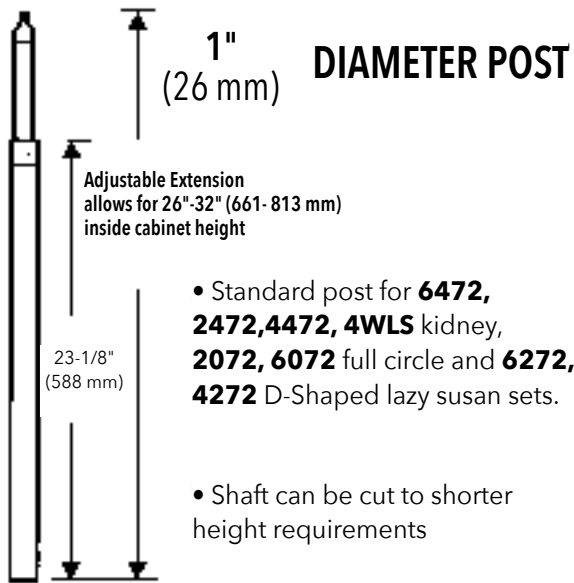

Waste
 Blind Corner
 Sink
 Base
 Tail
 Drawer
 Wall
 Vanity
 Closet
 Lazy Susan
 LED Lighting

6940 SERIES PIE CUT

FULL CIRCLE - Dependent Rotating

FULL CIRCLE/KIDNEY Independently Rotating

NOTE: Order part# 6370-96-7008-26 for 70-1/2" (1791 mm) cut-to-size post w/ bushings.