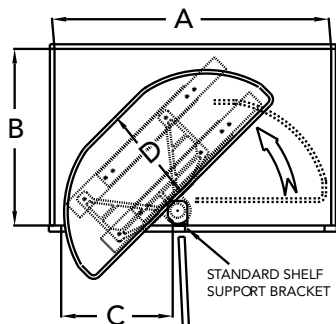

SPECIFICATIONS HALF-MOON NATURAL WOOD SHELVES

STANDARD AND 90-DEGREE BRACKETS COME WITH EACH UNIT

FRAMED CABINET

DIMENSIONS A, B, AND C ARE MINIMUMS. 32" TRAY SHOWN IN DIAGRAM.

NOM Tray size	A	B	C	D
32" (813 mm)	34-1/4" (870 mm)	22" (559 mm)	12" (305 mm)	11-1/8" (283 mm)
35" (889 mm)	37" (940 mm)	22" (559 mm)	15" (381 mm)	14-1/8" (359 mm)
38" (965 mm)	39-1/2" (1003 mm)	22" (559 mm)	18" (457 mm)	17-1/8" (435 mm)