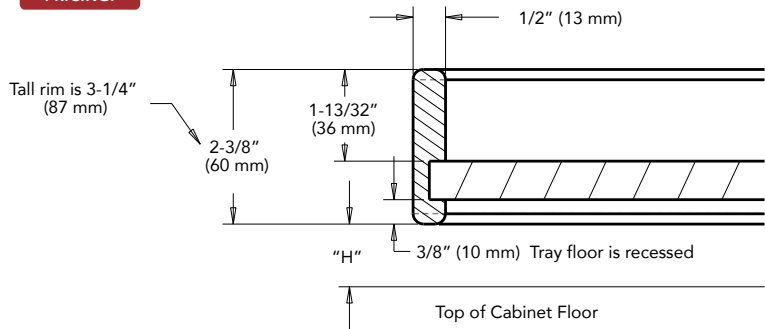

SCAN FOR PRICING!

LIP SPECIFICATIONS NATURAL WOOD SHELVES

Hardware	Tray Shape	"H"
Aluminum	FC, Kidney and D-Shaped	31/32" (24 mm)
Telescoping Post	Full Circle	7/8" (22 mm)
Telescoping Post	Kidney & D-Shaped	31/32" (24 mm)
Telescoping Post	Pie-Cut	1-3/4" (45 mm)