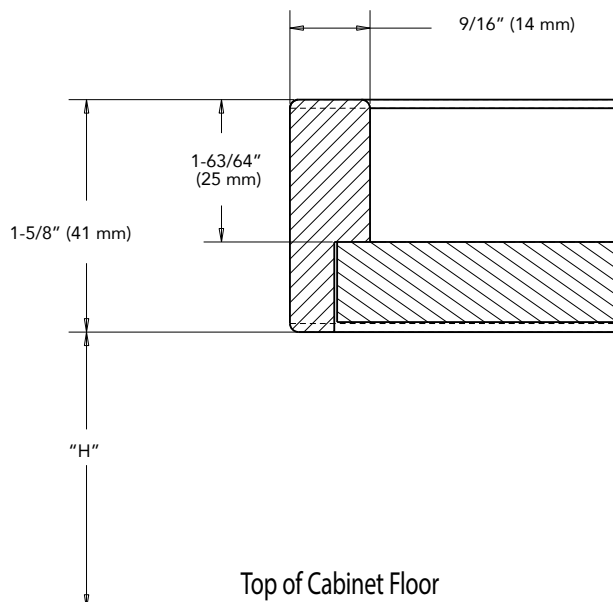

LIP SPECIFICATIONS

WOOD CLASSIC SHELVES

Wood Lazy Susan	
Full Circle	"H"
4WLS001	3/4" (19 mm)
4WLS072	1-19/64" (33 mm)
4WLS073	1-19/64" (33 mm)
D-Shaped	"H"
4WLS221	1-19/64" (33 mm)
4WLS201	3/4" (19 mm)
4WLS272	1-19/64" (33 mm)
4WLS273	1-19/64" (33 mm)
Pie Cut	"H"
4WLS942	1-29/64" (37 mm)
Kidney	"H"
4WLS401	3/4" (19 mm)
4WLS472	1-19/64" (33 mm)
Half Moon	"H"
4WLS882	2-33/64" (64 mm)