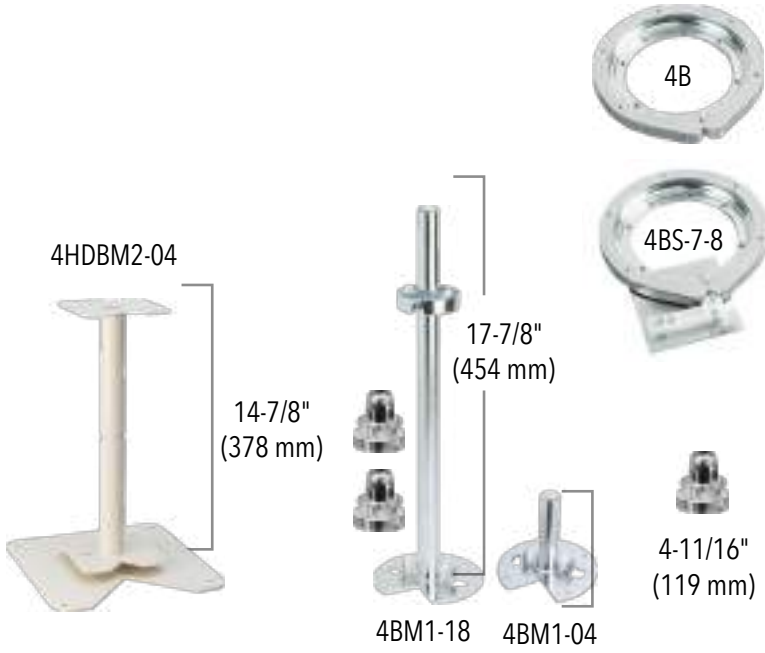

SCAN FOR PRICING!

Hardware

	Banded	Wood Classic	Natural
Telescoping Post		•	•
Twist-n-Lock Post	•		
Bottom Mount	•	•	•
HD Bottom Mount		•	•
Steel Bearing	•		
Aluminum Bearing		•	•

Shelf Support

Metal/Die Components		•	•
Polymer Components	•		

Hub

Polymer Hub	•		
Chrome Hub		•	•

Tray Rim

Doweled Butt Joint Rim	•		•
Finger Joint Rim		•	
Tall Rim Option			•
Chrome Fence Option		•