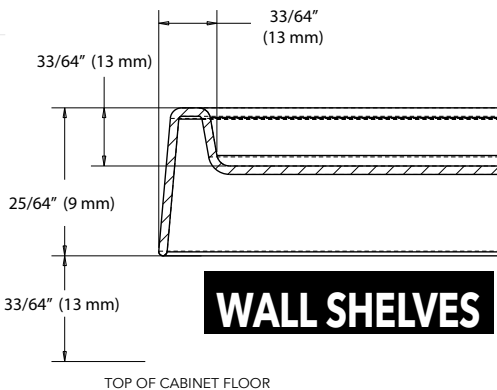

(3) Shelf Value Line Lazy Susan w/ 31"-38" (788-965 mm) Telescoping Post

3073-18-**-531	(3) Shelf Set	18" (457 mm) Diameter	Polymer	$117.15
3073-20-**-531	(3) Shelf Set	20" (508 mm) Diameter	Polymer	$136.30

(3) Shelf Value Line Lazy Susan w/ 38"-46" (965-1169 mm) Telescoping Post

3073-18-**-536	(3) Shelf Set	18" (457 mm) Diameter	Polymer	$125.70
3073-20-**-536	(3) Shelf Set	20" (508 mm) Diameter	Polymer	$144.70

FULL CIRCLE SHELF BULK

Value Line Lazy Susan-No Hardware

PRODUCT	DESCRIPTION	DIMS	FINISH	SLP
3001-18-**-12	(12) Single Shelves	18" (457 mm) Diameter	Polymer	$25.10 ea.
3001-20-**-12	(12) Single Shelves	20" (508 mm) Diameter	Polymer	$31.20 ea.
3001-24-**-12	(12) Single Shelves	24" (610 mm) Diameter	Polymer	$36.10 ea.
3001-28-**-12	(12) Single Shelves	28" (711 mm) Diameter	Polymer	$43.35 ea.

Hardware

3072-04-6	(6) 26"-31" (600-788 mm) Telescoping Posts		Zinc	$36.50 ea.
3072-04-18-6	(6) 26"-31" (600-788 mm) Telescoping Posts w/ Ring Cap		Zinc	$38.70 ea.
3073-04-18-431-4	(4) 31"-38" (788-965 mm) Telescoping Posts w/ Ring Cap		Zinc	$50.45 ea.
3073-04-18-436-4	(4) 38"-46" (965-1169 mm) Telescoping Posts w/ Ring Cap		Zinc	$51.90 ea.
BM1-VL-4-SHUB-12	Bottom Mount w/ Wall Hub	4" (102 mm)	Zinc	$25.10 ea.
BM1-VL-4-LHUB-12	Bottom Mount w/ Base Hub	4" (102 mm)	Zinc	$25.80 ea.

LIP SPECIFICATIONS

VALUE LINE POLYMER SHELVES

WALL SHELVES

Full Circle	"H"
3072-18	5/16" (8 mm)