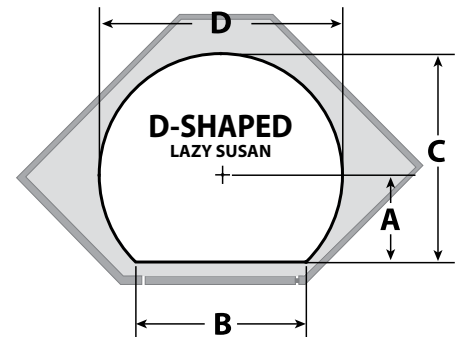

Shelf	Material	Series	A	B	C	D	Post System
24" Kidney	Wood	4WLS	1-7/16"	2-3/8"	14-3/8"	23-15/16"	1" IND.
28" Kidney	Wood	4WLS	2-7/8"	4-3/8"	18-1/4"	27-3/4"	1" IND.
32" Kidney	Wood	4WLS	4-1/16"	6"	21-15/16"	31-3/4"	1" IND.

IND. = Independent Rotating System