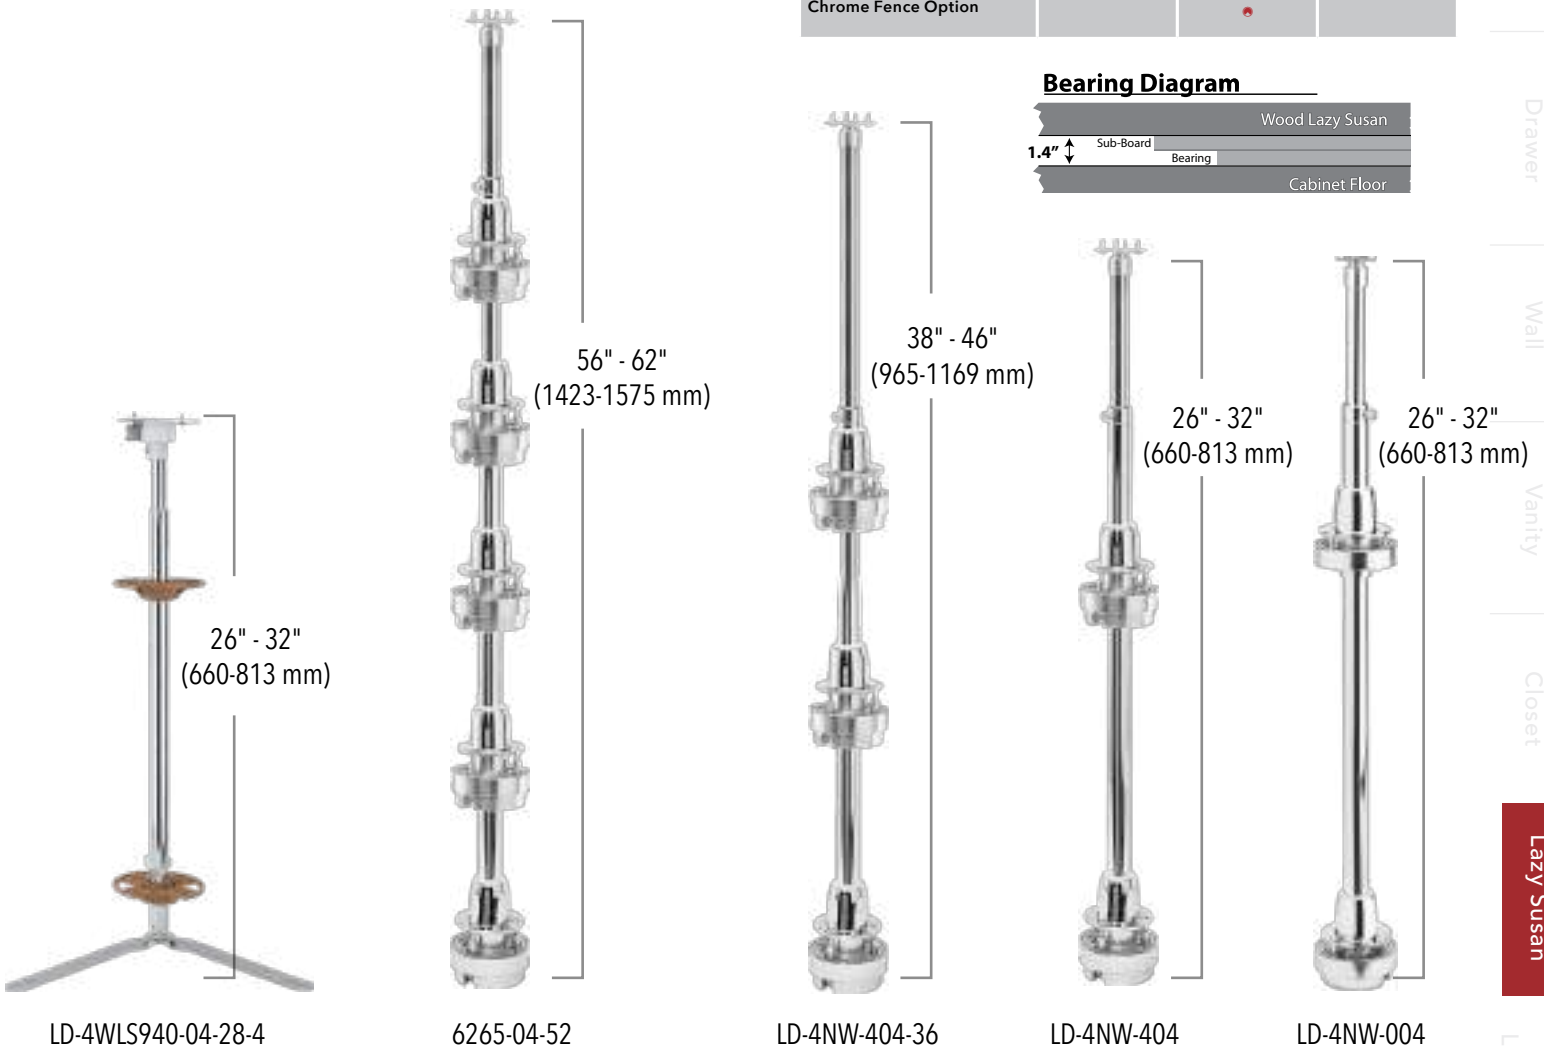

Bearing Diagram

Waste
Blind Corner
Sink
Base
Tail
Drawer
Wall
Vanity
Closet
Lazy Susan
LED Lighting