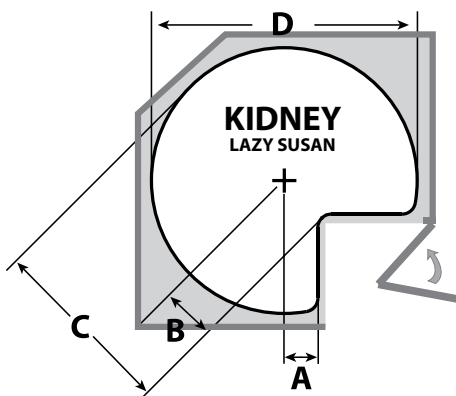

Shelf	Material	Series	A	B	C	D	Post System
24" Kidney	Wood	4WLS	1-7/16"	2-3/8"	14-3/8"	23-15/16"	1" IND.
28" Kidney	Wood	4WLS	2-7/8"	4-3/8"	18-1/4"	27-3/4"	1" IND.
32" Kidney	Wood	4WLS	4-1/16"	6"	21-15/16"	31-3/4"	1" IND.

IND. = Independent Rotating System