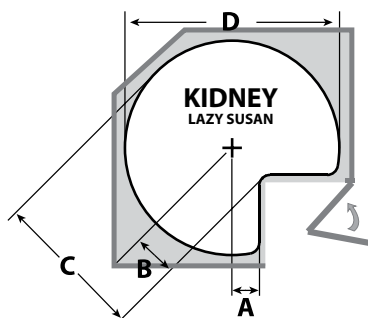

Natural Wood Lazy Daisy w/ Aluminum Bearing and Stop

PRODUCT	DESCRIPTION	DIMS	FINISH	SLP
LD-4NW-401-28BS-8	(8) Single Shelves w/ 7" Bearing	28" (711 mm) Diameter	Wood	$255.90 ea.
LD-4NW-401-32BS-8	(8) Single Shelves w/ 10" Bearing	32" (813 mm) Diameter	Wood	$297.25 ea.

Tall Natural Wood Lazy Daisy w/ Aluminum Bearing and Stop

LD-4NW-401-28TBS-6	(6) Single Shelves w/ 7" Bearing	28" (711 mm) Diameter	Wood	$262.45 ea.
LD-4NW-401-32TBS-6	(6) Single Shelves w/ 10" Bearing	32" (813 mm) Diameter	Wood	$292.20 ea.

Drilled Natural Wood Lazy Daisy - *Must purchase telescoping hardware to attach to cabinet*

LD-4NW-441-18-8	(8) Single Shelves	18" (457 mm) Diameter	Wood	$96.55 ea.
LD-4NW-441-28-8	(8) Single Shelves	28" (711 mm) Diameter	Wood	$181.10 ea.
LD-4NW-441-32-8	(8) Single Shelves	32" (813 mm) Diameter	Wood	$209.65 ea.

Drilled Tall Natural Wood Lazy Daisy - *Must purchase telescoping hardware to attach to cabinet*

LD-4NW-441-28T-6	(6) Single Shelves	28" (711 mm) Diameter	Wood	$186.45 ea.
LD-4NW-441-32T-6	(6) Single Shelves	32" (813 mm) Diameter	Wood	$222.00 ea.

Hardware

LD-4NW-404-4	(4) 26"-32" (660-813 mm) Telescoping Posts		Chrome	$94.55 ea.
LD-4NW-404T-3	(3) Tall 26"-32" (660-813 mm) Telescoping Posts		Chrome	$95.10 ea.
LD-4NW-404-36-4	(4) 38"-46" (965-1169 mm) Telescoping Posts		Chrome	$135.15 ea.

*Note: Non-drilled trays without bearings are available, remove "BS" from product number.

Shelf	Material	Series	A	B	C	D	Post System
18" Kidney	Maple	LD-4NW	1-7/8"	2-9/16"	11-1/2"	18"	1" IND.
24" Kidney	Maple	LD-4NW	1-7/8"	2-1/2"	11-1/2"	24"	1" IND.
28" Kidney	Maple	LD-4NW	3"	4-1/4"	18-1/8"	27-3/4"	1" IND.
32" Kidney	Maple	LD-4NW	4"	5-3/4"	21-5/8"	31-3/4"	1" IND.

IND. = Independent Rotating System