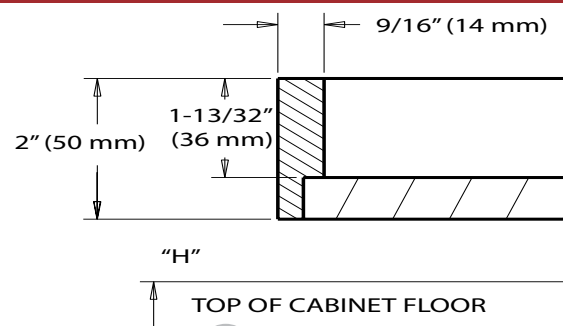

LIP SPECIFICATIONS

BANDED WOOD SHELVES

Hardware	Tray Shape	"H"
Steel Bearing	FC, Kidney and D-Shaped	7/8" (23 mm)
Telescopic Post	Full Circle	1-13/32" (36 mm)
Telescopic Post	Kidney and D-Shaped	1-11/64" (30 mm)
Telescopic Post	Pie Cut	1-57/64" (48 mm)