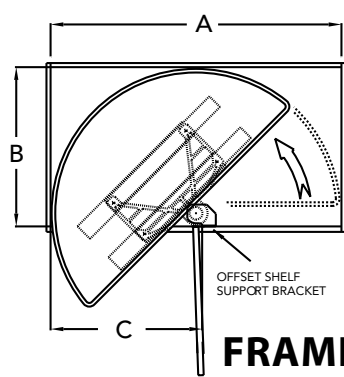

Standard Bracket

STANDARD AND 90-DEGREE BRACKETS COME WITH EACH UNIT

FRAMELESS CABINET (EURO)

DIMENSIONS A, B, AND C ARE MINIMUMS. 38" TRAY SHOWN IN DIAGRAM.

NOM Tray size	A	B	C
32" (813 mm)	34-1/8" (867 mm)	22" (559 mm)	13-1/4" (387 mm)
35" (889 mm)	35-3/16" (897 mm)	22" (559 mm)	16-1/4" (413 mm)
38" (965 mm)	38-9/16" (980 mm)	22" (559 mm)	19-1/4" (489 mm)