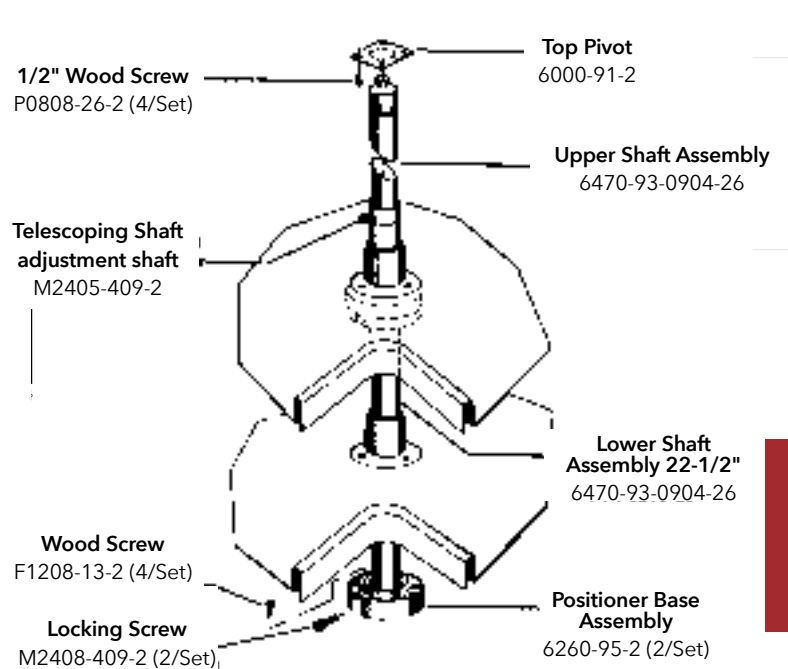

Hardware for RAS Polymer Trays

Hardware for HWLS/LD-NATURAL

Waste
Blind Corner
Sink
Base
Tail
Drawer
Wall
Vanity
Closet
Lazy Susan
LED Lighting