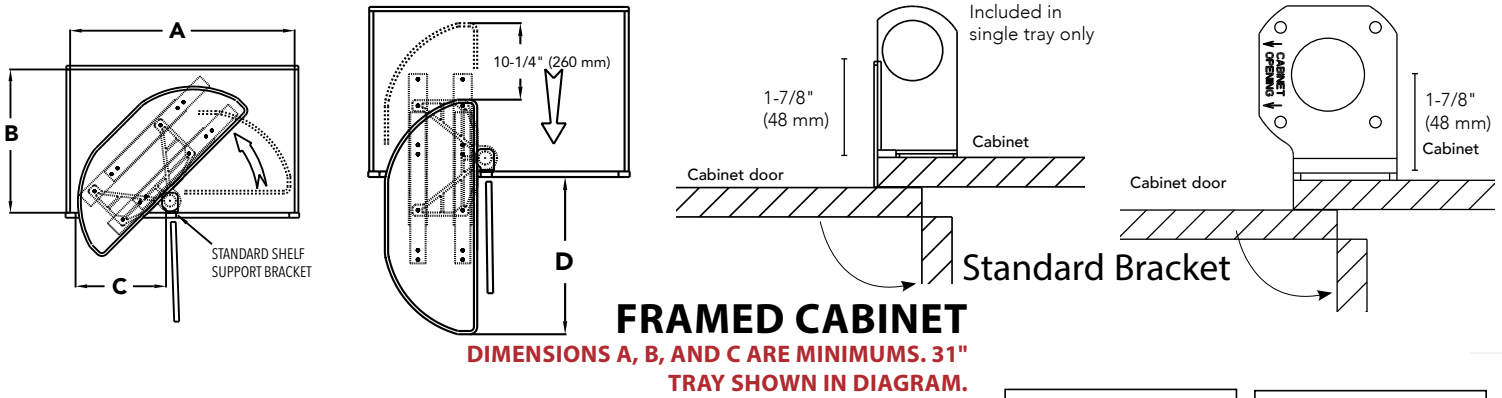

HALF MOON SHELF

(2) Shelf RAS Polymer Lazy Susan w/ Pivot

PRODUCT	DESCRIPTION	DIMS	MCO	CAB	FINISH	SLP
6842-31-**-570	(2) Shelf Set	31" (787 mm) Diameter	13-1/4" (337 mm) - FF 15" (381 mm) - FL	BC42	Polymer	$222.85
6842-33-**-570	(2) Shelf Set	33" (838 mm) Diameter	16-1/8" (410 mm) - FF 17-7/16" (443 mm) - FL	BC45	Polymer	$239.85
6842-39-**-570	(2) Shelf Set	39" (991 mm) Diameter	19-1/4" (489 mm) - FF 20-3/4" (527 mm) - FL	BC48	Polymer	$264.20

RAS Polymer Lazy Susan w/ Pivot and Slide

6881-31-**-52	Single Shelf	31" (787 mm) Diameter	13-1/4" (337 mm) - FF 15" (381 mm) - FL	BC42	Polymer	$198.80
6881-33-**-52	Single Shelf	33" (838 mm) Diameter	16-1/8" (410 mm) - FF 17-7/16" (443 mm) - FL	BC45	Polymer	$202.15
6881-39-**-52	Single Shelf	39" (991 mm) Diameter	19-1/4" (489 mm) - FF 20-3/4" (527 mm) - FL	BC48	Polymer	$227.50

(2) Shelf RAS Polymer Lazy Susan w/ Pivot and Slides

6882-31-**-570	(2) Shelf Set	31" (787 mm) Diameter	13-1/4" (337 mm) - FF 15" (381 mm) - FL	BC42	Polymer	$334.50
6882-33-**-570	(2) Shelf Set	33" (838 mm) Diameter	16-1/8" (410 mm) - FF 17-7/16" (443 mm) - FL	BC45	Polymer	$336.40
6882-39-**-570	(2) Shelf Set	39" (991 mm) Diameter	19-1/4" (489 mm) - FF 20-3/4" (527 mm) - FL	BC48	Polymer	$365.85

Hardware

6882-1008-04-52	Half Moon Slide Kit (1 Pair)	10-1/2" (267 mm) Extension			Polymer	$70.20

NOM Tray size	A	B	C	D
31" (787 mm)	33-11/16" (856 mm)	21-1/2" (546 mm)	13-1/4" (344 mm)	21-1/16" (535 mm)
33" (838 mm)	34-5/16" (872 mm)	18-9/16" (471 mm)	16-1/8" (410 mm)	24-1/16" (611 mm)
39" (991 mm)	40-11/16" (1033 mm)	21-13/16" (554 mm)	19-1/4" (491 mm)	27-3/8" (695 mm)