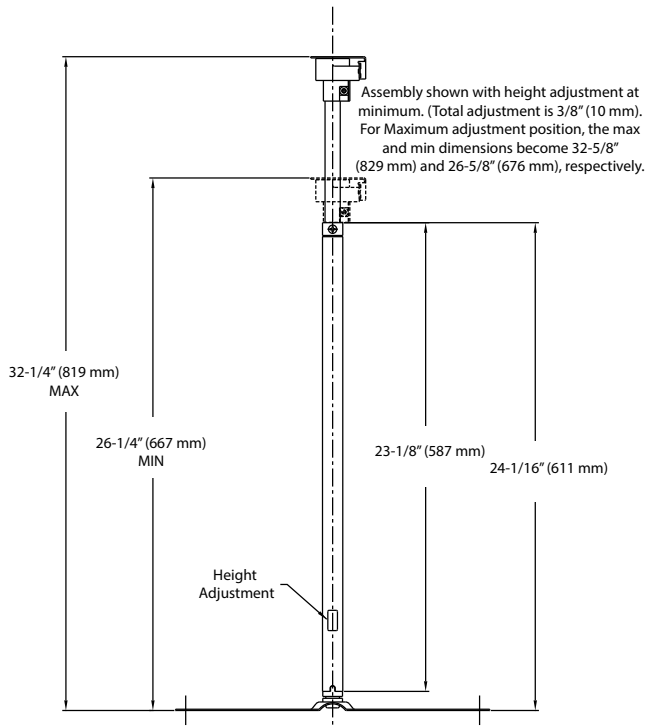

Waste
 Blind Corner
 Sink
 Base
 Tail
 Drawer
 Wall
 Vanity
 Closet
 Lazy Susan
 LED Lighting

6940 SERIES PIE CUT

FULL CIRCLE - Dependent Rotating

FULL CIRCLE/KIDNEY Independently Rotating

NOTE: Order part# 6370-96-7008-26 for 70-1/2" (1791 mm) cut-to-size post w/ bushings.