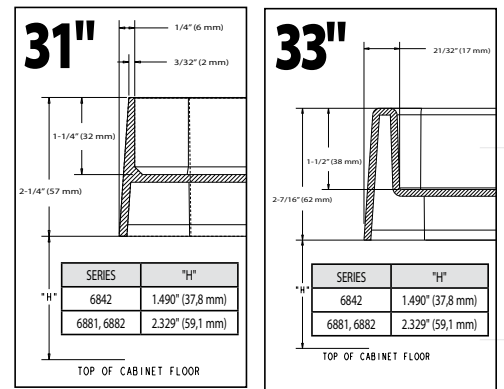

NOM Tray size	A	B	C	D
31" (787 mm)	32-13/16" (833 mm)	21-1/2" (546 mm)	15" (381 mm)	21-1/16" (535 mm)
33" (838 mm)	33-3/16" (843 mm)	18-9/16" (471 mm)	17-7/16" (443 mm)	24-1/16" (611 mm)
39" (991 mm)	39-7/8" (1013 mm)	21-13/16" (554 mm)	20-3/4" (527 mm)	27-3/8" (695 mm)