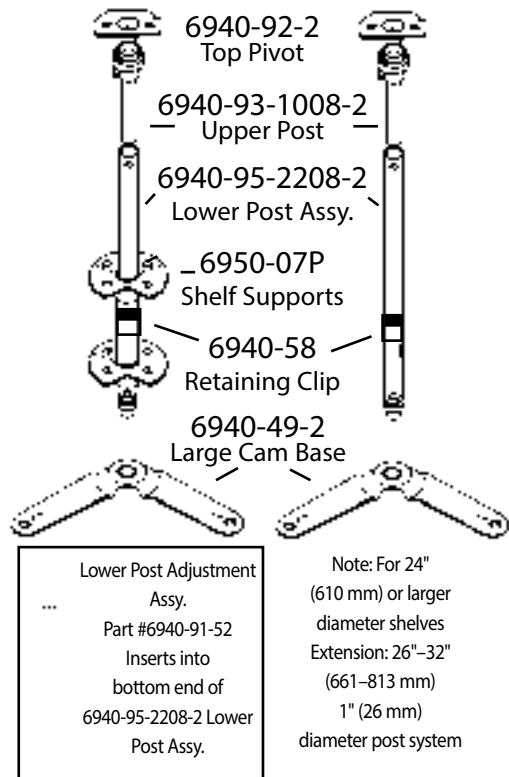

Waste
 Blind Corner
 Sink
 Base
 Tail
 Drawer
 Wall
 Vanity
 Closet
 Lazy Susan
 LED Lighting

6940 SERIES PIE CUT

FULL CIRCLE - Dependent Rotating

FULL CIRCLE/KIDNEY Independently Rotating

NOTE: Order part# 6370-96-7008-26 for 70-1/2" (1791 mm) cut-to-size post w/ bushings.