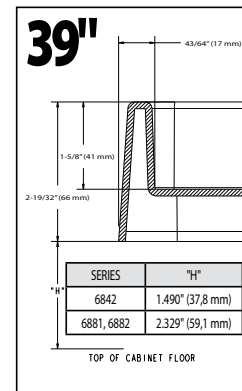

Waste
Blind Corner
Sink
Base
Tail
Drawer
Wall
Vanity
Closet
Lazy Susan
LED Lighting