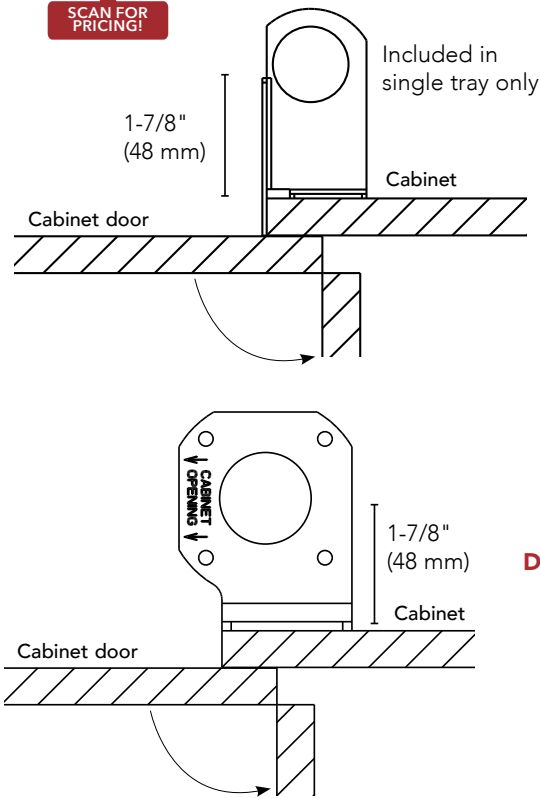

IND. = Independent Rotating System

SCAN FOR PRICING!

SPECIFICATIONS

HALF-MOON WOOD CLASSIC SHELVES

Standard Bracket

FRAMED CABINET

DIMENSIONS A, B, AND C ARE MINIMUMS. 32\"/>

NOM Tray size	A	B	C	D
32" (813 mm)	34-1/4" (870 mm)	22-5/8" (575 mm)	12" (305 mm)	11-1/8" (283 mm)
35" (889 mm)	37" (940 mm)	22" (559 mm)	15" (381 mm)	14-1/8" (359 mm)
38" (965 mm)	39-1/2" (1003 mm)	22" (559 mm)	18" (457 mm)	17-1/8" (435 mm)