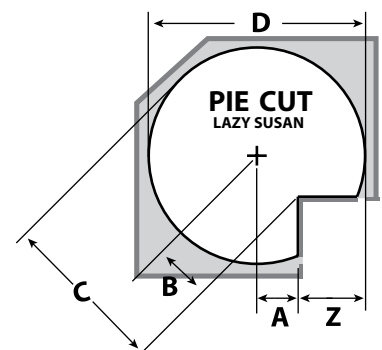

Shelf	Material	Series	A	B	C	D	Post System
24" Kidney	Maple	LD-4BW	1-1/2"	2-3/8"	14-3/8"	24"	1" IND.
28" Kidney	Maple	LD-4BW	2-7/8"	4-3/8"	18-1/4"	27-3/4"	1" IND.
32" Kidney	Maple	LD-4BW	4"	6"	21-7/8"	31-3/4"	1" IND.

IND. = Independent Rotating System

Shelf	Material	Series	A	B	C	D	Z	Post System
28" Pie Cut	Maple	LD-4BW	3"	4-1/4"	18-1/8"	27-3/4"	10-7/8" + 1/8" gap	1" DEP.

DEP. = Dependent Rotating System

For custom applications a trial installation is recommended.
Door edge profile, thickness, and gaps all factor in installation.

(Attaches to the cabinet door)