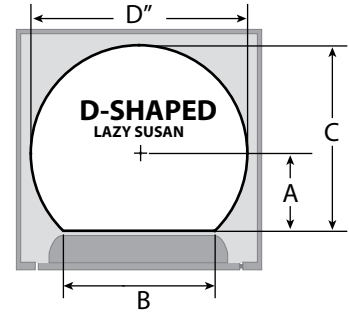

Shelf	Material	Series	A	B	C	D	Post System
20" D-Shaped	Polymer	6200	8-7/8"	9-1/4"	19"	20-1/8"	1" IND.
22" D-Shaped	Polymer	6200	7-3/16"	16-5/8"	18-3/16"	22"	1" IND.

IND. = Independent Rotating System

Shelf	Material	Series	A	B	C	D	Post System
20" D-Shaped	Polymer	7000	8-7/8"	9-1/4"	18-7/8"	20"	3/4" DEP.

DEP. = Dependent Rotating System