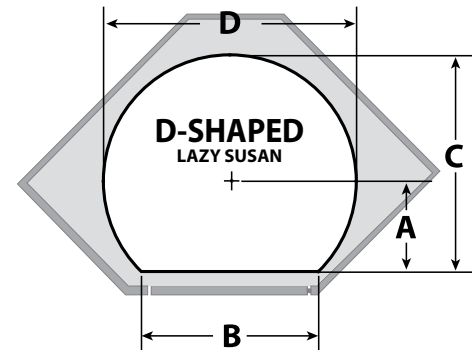

KIDNEY SHAPE SHELF BULK

(Hinged door; not attached)

SCAN FOR PRICING!

Banded Wood Lazy Daisy w/ Steel Bearing and Stop

PRODUCT	DESCRIPTION	DIMS	FINISH	SLP
LD-4BW-401-28SBS-8	(8) Single Shelves w/ 10" Steel Bearing	28" (711 mm) Diameter	Maple	$166.30 ea.
LD-4BW-401-32SBS-8	(8) Single Shelves w/ 10" Steel Bearing	32" (813 mm) Diameter	Maple	$200.25 ea.

Drilled Banded Wood Lazy Daisy - No Hardware

PRODUCT	DESCRIPTION	DIMS	FINISH	SLP
LD-4BW-441-24-8	(8) Single Shelves	24" (610 mm) Diameter	Maple	$118.90 ea.
LD-4BW-441-28-8	(8) Single Shelves	28" (711 mm) Diameter	Maple	$139.65 ea.
LD-4BW-441-32-8	(8) Single Shelves	32" (813 mm) Diameter	Maple	$164.30 ea.

*Note: Non-drilled trays without bearings are available, remove "SBS" from product number.

SPECIFICATIONS

BANDED WOOD SHELVES

Shelf	Material	Series	A	B	C	D	Post System
20" D-Shape	Maple	LD-4BW	8-7/8"	6-7/8"	18-1/2"	19-1/2"	1" IND.
28" D-Shape	Maple	LD-4BW	11-5/8"	13-1/4"	25-1/2"	27-3/4"	1" IND.
32" D-Shape	Maple	LD-4BW	13-7/8"	13-7/8"	29-3/4"	31-3/4"	1" IND.

IND. = Independent Rotating System