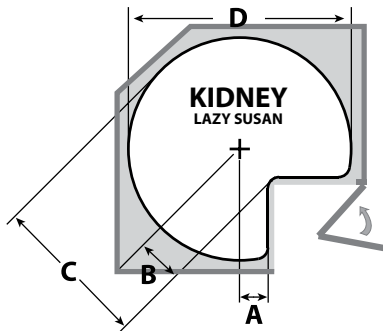

SPECIFICATIONS

POLYMER SHELVES

SCAN FOR PRICING!

Shelf	Material	Series	A	B	C	D	Post System
20" D-Shaped	Polymer	6200	8-7/8"	9-1/4"	19"	20-1/8"	1" IND.
22" D-Shaped	Polymer	6200	7-3/16"	16-5/8"	18-3/16"	22"	1" IND.

IND. = Independent Rotating System

Shelf	Material	Series	A	B	C	D	Post System
20" D-Shaped	Polymer	7000	8-7/8"	9-1/4"	18-7/8"	20"	3/4" DEP.

DEP. = Dependent Rotating System

Shelf	Material	Series	A	B	C	D	Post System
18" Kidney	Polymer	6471	1-3/4"	2-13/16"	11-13/16"	18"	1" IND.
24" Kidney	Polymer	6471	1-1/2"	2-5/16"	14-5/16"	24"	1" IND.
28" Kidney	Polymer	6471	3"	4-11/16"	18-5/8"	28"	1" IND.
32" Kidney	Polymer	6471	4-1/4"	6-7/16"	22-7/16"	32"	1" IND.

IND. = Independent Rotating System

Shelf	Material	Series	A	B	C	D	Z	Post System
24" Pie Cut	Polymer	6942	1-3/8"	1-15/16"	13-15/16"	24"	10-9/16" + 1/8" gap	1" DEP.
28" Pie Cut	Polymer	6942	3"	4-1/4"	18-1/4"	28"	11" + 1/8" gap	1" DEP.

DEP. = Dependent Rotating System

For custom applications a trial installation is recommended.
Door edge profile, thickness, and gaps all factor in installation.

LIP SPECIFICATIONS

PIE CUT POLYMER SHELVES

Dimensions are for reference only, and may change based on hardware used, etc.

1" Shaft Pie-Cut	"H"
6942-24	1/4" (6 mm) *
6942-28	1/4" (6 mm) *

*6942-24 and 6942-28 can sit flush on top of the cabinet floor. 1/4" (6 mm) is recommended for clearance.

REV-A-SHELF® LAZY SUSANS ARE TESTED TO EXCEED BHMA CLASS 1 SPECIFICATIONS

Waste
Blind Corner
Sink
Base
Tall
Drawer
Wall
Vanity
Closet
Lazy Susan
LED Lighting