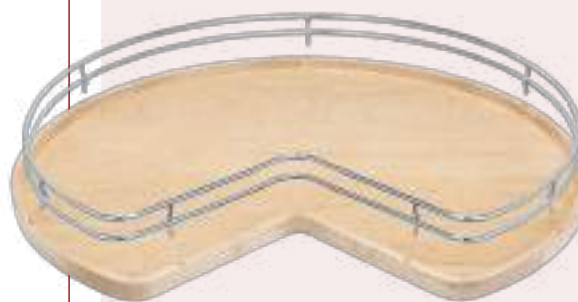

5LSF Series

Chrome Fence Railing

Full Circle Fence Rail

PRODUCT	DESCRIPTION	DIMS	FINISH	SLP
5LSF018-CR	Rail Fence	18" (457 mm) Diameter	Chrome	$51.35
5LSF020-CR	Rail Fence	20" (508 mm) Diameter	Chrome	$54.50
5LSF028-CR	Rail Fence	28" (711 mm) Diameter	Chrome	$73.80
5LSF032-CR	Rail Fence	32" (813 mm) Diameter	Chrome	$89.60

Full Circle Fence Rail

5LSF018-8CR	(8) Rail Fences	18" (457 mm) Diameter	Chrome	$47.00 ea.
5LSF020-8CR	(8) Rail Fences	20" (508 mm) Diameter	Chrome	$51.35 ea.
5LSF028-8CR	(8) Rail Fences	28" (711 mm) Diameter	Chrome	$69.00 ea.
5LSF032-8CR	(8) Rail Fences	32" (813 mm) Diameter	Chrome	$79.60 ea.

Kidney Shaped Fence Rail

5LSF424-CR	Rail Fence	24" (310 mm) Diameter	Chrome	$76.00
5LSF428-CR	Rail Fence	28" (711 mm) Diameter	Chrome	$81.65
5LSF432-CR	Rail Fence	32" (813 mm) Diameter	Chrome	$96.55

Kidney Shaped Fence Rail

5LSF424-8CR	(8) Rail Fences	24" (310 mm) Diameter	Chrome	$66.25 ea.
5LSF428-8CR	(8) Rail Fences	28" (711 mm) Diameter	Chrome	$74.95 ea.
5LSF432-8CR	(8) Rail Fences	32" (813 mm) Diameter	Chrome	$84.95 ea.