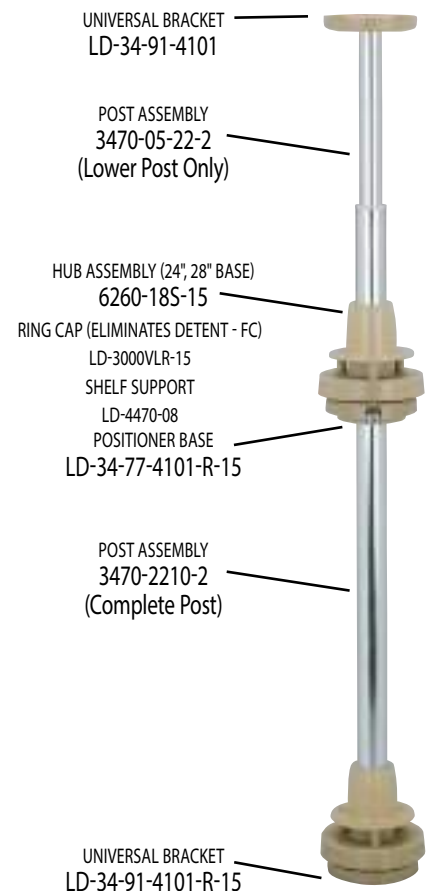

18"/20" FULL CIRCLE
HARDWARE

24"/28"/32" FULL CIRCLE/KIDNEY
HARDWARE

Hardware for RAS Polymer Trays

Hardware for HWLS/LD-NATURAL

Waste
Blind Corner
Sink
Base
Tail
Drawer
Wall
Vanity
Closet
Lazy Susan
LED Lighting