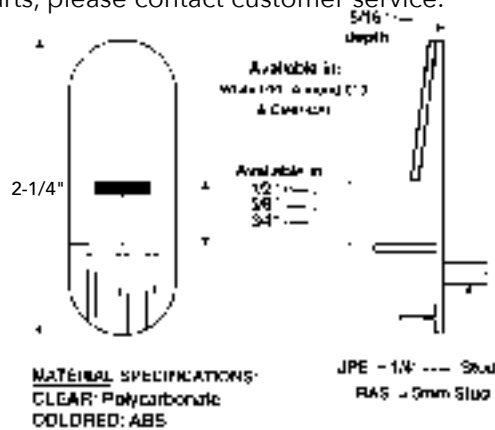

JPE SERIES POLYMER COMPONENT PARTS BULK

Rev-A-Shelf custom molds many component parts for the cabinet industry, furniture industry and many other industries. We utilize high quality engineering grade polymer materials such as ABS for our shelf clips. Should you require any custom polymer component parts, please contact customer service.