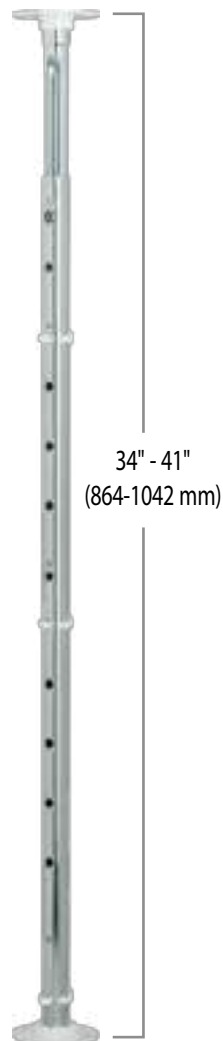

LD-20-0436