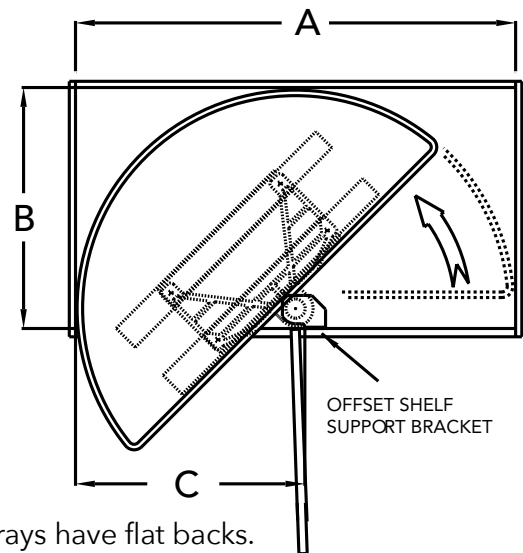

Smaller Trays have flat backs.

FRAMELESS CABINET (EURO)

DIMENSIONS A, B, AND C ARE MINIMUMS. 38\"/>

NOM Tray size	A	B	C
32" (813 mm)	34-1/8" (867 mm)	22-5/8" (575 mm)	13-1/4" (387 mm)
35" (889 mm)	35-3/16" (897 mm)	22" (559 mm)	16-1/4" (413 mm)
38" (965 mm)	38-9/16" (980 mm)	22" (559 mm)	19-1/4" (489 mm)

Waste
Blind Corner
Sink
Base
Tail
Drawer
Wall
Vanity
Closet
LED Lighting
Lazy Susan