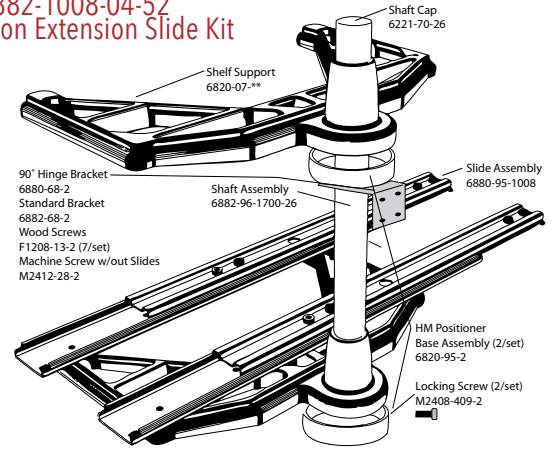

Waste
Blind Corner
Sink
Base
Tail
Drawer
Wall
Vanity
Closet
Lazy Susan
LED Lighting

HARDWARE COMPONENTS

6882-1008-04-52
Half Moon Extension Slide Kit

6841 Rev-A-Tray Half-Moon Hardware Kit

6842-04 Half-Moon (2) Shelf Hardware Kit