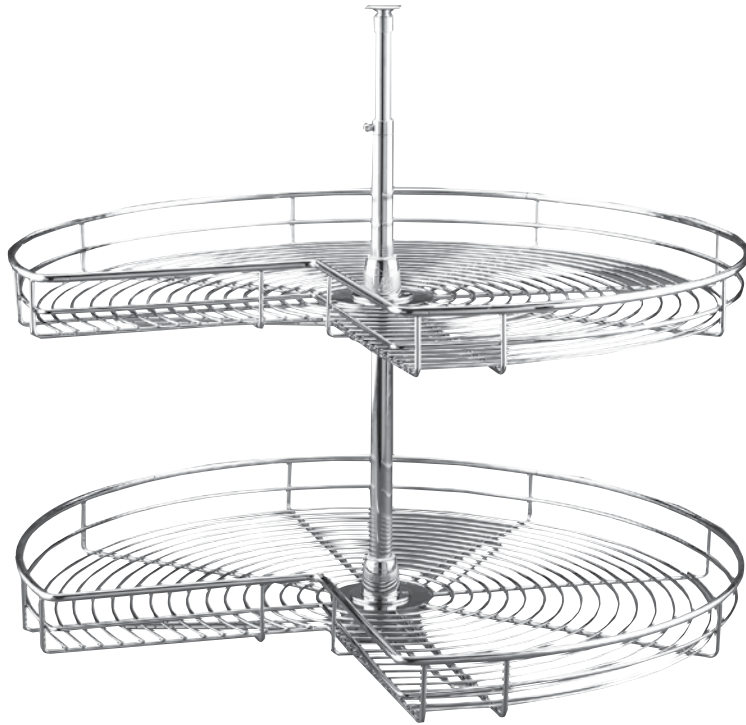

SCAN FOR PRICING!

Chrome Kidney Shape Shelf

5472 Series

- (2) shelf set available in 28" or 32" diameters
- Feature our durable 1" chrome plated diameter post system
- Independent rotating hardware
- Telescoping post for variations in cabinet height