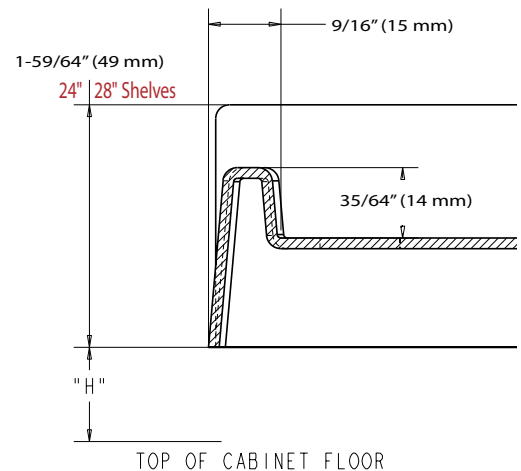

REV-A-SHELF® LAZY SUSANS ARE TESTED TO EXCEED BHMA CLASS 1 SPECIFICATIONS

Waste
Blind Corner
Sink
Base
Tall
Drawer
Wall
Vanity
Closet
Lazy Susan
LED Lighting