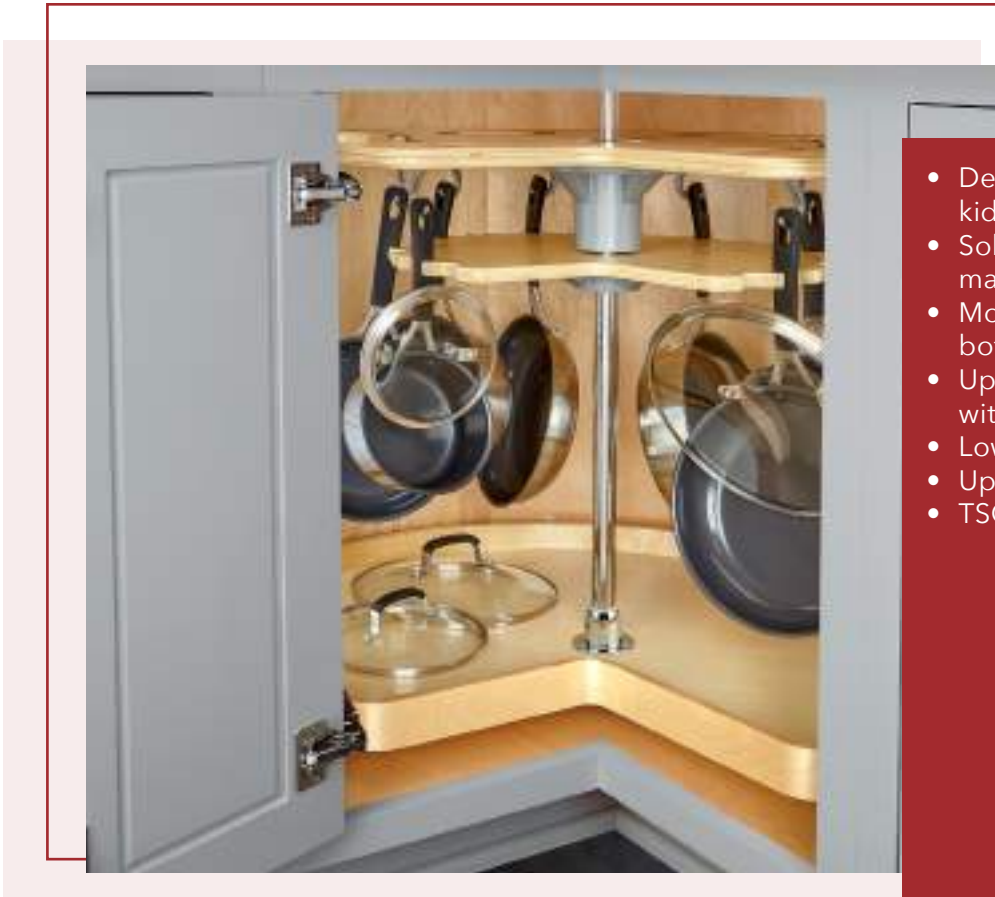

Not-So-Lazy Susan

Lazy Susan

SCAN FOR PRICING!

- Designed for 33" and 36" kidney corner base cabinets
- Solid wood construction, maple
- Mounts to cabinet's top and bottom
- Upper kidney shaped shelf with mid-level arrester
- Lower kidney shaped shelf
- Up to (7) hooks
- TSCA Title VI compliant