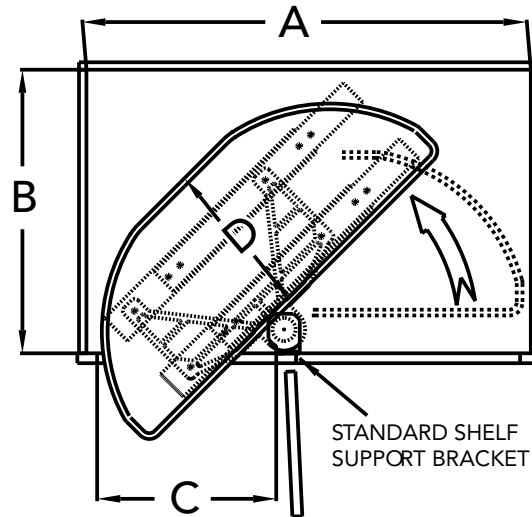

IND. = Independent Rotating System

SCAN FOR PRICING!

SPECIFICATIONS

HALF-MOON WOOD CLASSIC SHELVES

Standard Bracket

FRAMED CABINET

DIMENSIONS A, B, AND C ARE MINIMUMS. 32\"/>

NOM Tray size	A	B	C	D
32" (813 mm)	34-1/4" (870 mm)	22-5/8" (575 mm)	12" (305 mm)	11-1/8" (283 mm)
35" (889 mm)	37" (940 mm)	22" (559 mm)	15" (381 mm)	14-1/8" (359 mm)
38" (965 mm)	39-1/2" (1003 mm)	22" (559 mm)	18" (457 mm)	17-1/8" (435 mm)