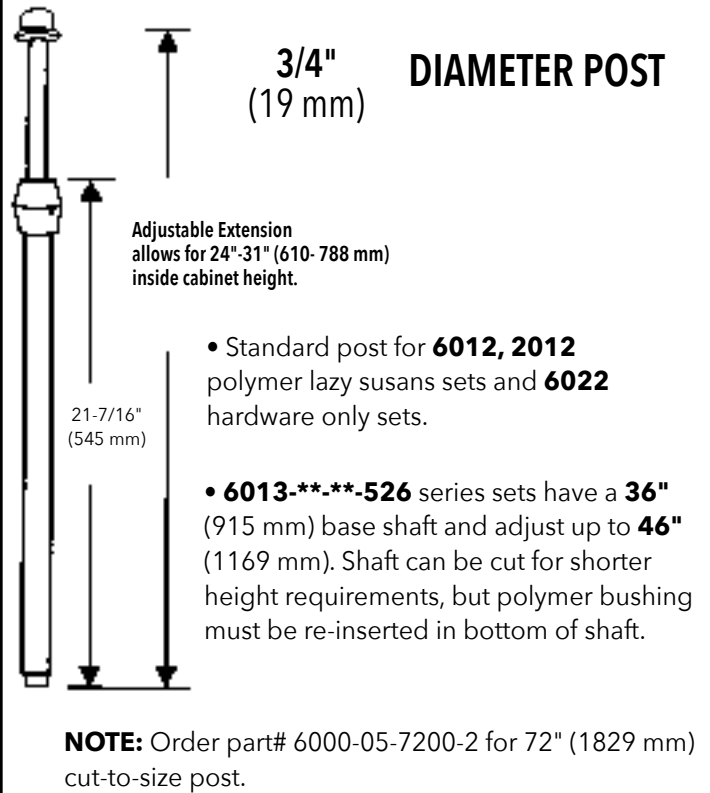

Waste
 Blind Corner
 Sink
 Base
 Tail
 Drawer
 Wall
 Vanity
 Closet
 Lazy Susan
 LED Lighting

6940 SERIES PIE CUT

FULL CIRCLE - Dependent Rotating

FULL CIRCLE/KIDNEY Independently Rotating

NOTE: Order part# 6370-96-7008-26 for 70-1/2" (1791 mm) cut-to-size post w/ bushings.