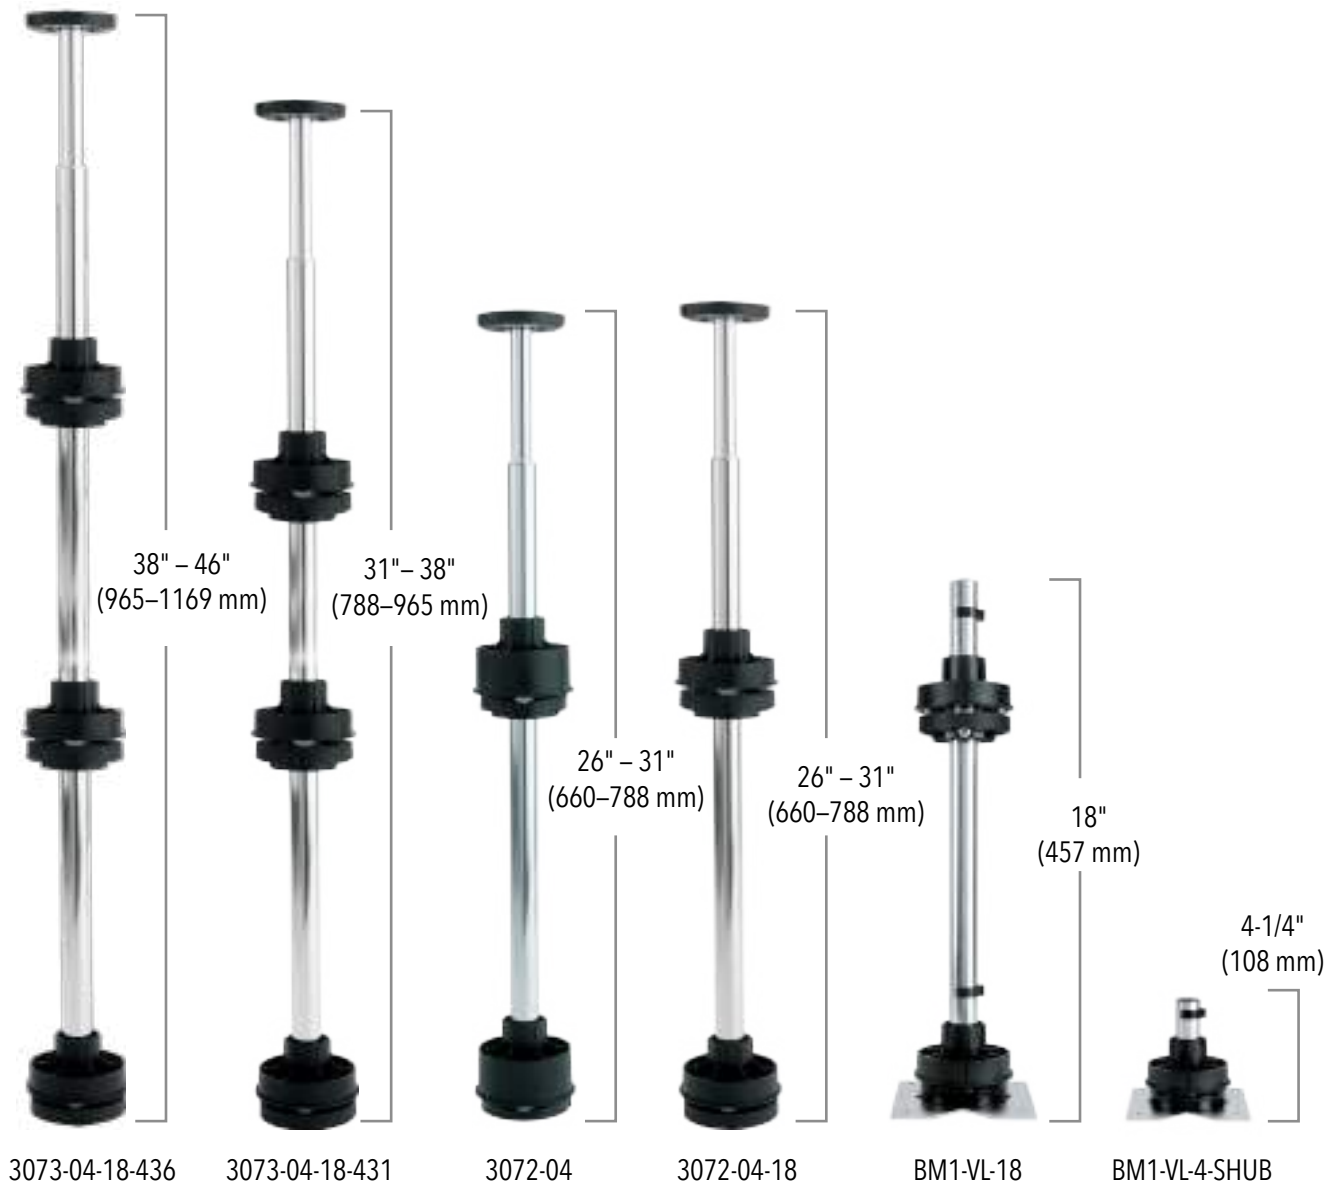

SCAN FOR PRICING!

- Twist-n-Lock telescoping post
- Molded polymer hubs
- Independently rotating
- Almond and white
- Polystyrene material

For part number see page 358.
See page 358 for specifications.

Tray Configurations

18", 20", 24", 28"

Full Circle

24", 28", 32"

Kidney Shaped

OPTIONAL: Ring cap included on 18" and 20" unit eliminates detent

SCAN FOR PRICING!

Twist-n-Lock Telescoping Post

Hardware

	Lazy Daisy	Value Line	RAS
Telescoping Post	•		•
Twist-n-Lock Post		•	
Bottom Mount	•	•	•

Shelf Support

Snap Pin	•		
Metal/Die Components			•
Polymer Components	•	•	

Hub

Molded Hub	•	•	
Chrome Hub			•

Waste
Blind Corner
Sink
Base
Tail
Drawer
Wall
Vanity
Closet
Lazy Susan
LED Lighting

FULL CIRCLE SHELF

Value Line Lazy Susan w/ Hub -Must purchase bottom mount hardware to attach to cabinet

PRODUCT	DESCRIPTION	DIMS	FINISH	SLP
3071-18-**-52	Single Shelf	18" (457 mm) Diameter	Polymer	\$32.50
3071-20-**-52	Single Shelf	20" (508 mm) Diameter	Polymer	\$39.15
3071-24-**-52	Single Shelf	24" (610 mm) Diameter	Polymer	\$44.10
3071-28-**-52	Single Shelf	28" (711 mm) Diameter	Polymer	\$54.80