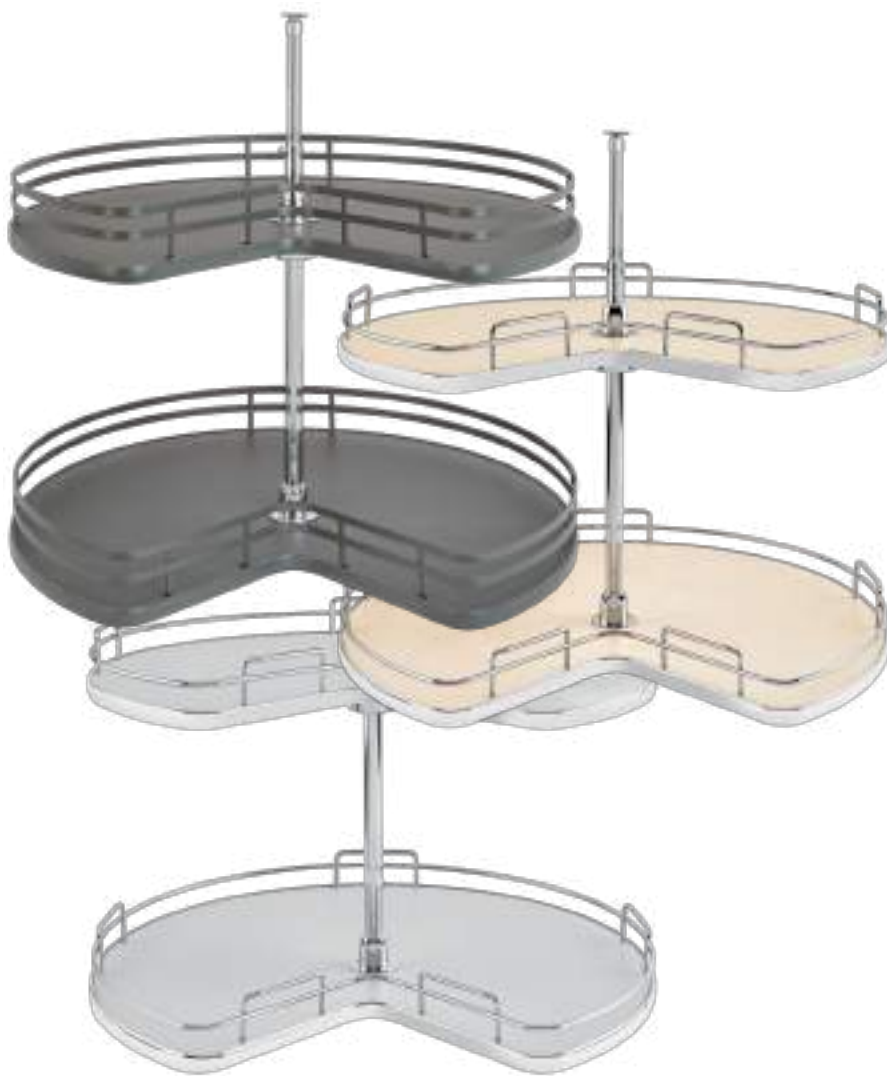

Wall

Vanity

Closet

Lazy Susan

LED
Lighting

SCAN FOR PRICING!

- Designed for 36" kidney corner base cabinets
- Gray, maple or orion gray solid bottom trays
- Single shelf set features aluminum swivel bearing with stop
- Double shelf set features independently rotating hardware and chrome-plated telescoping posts, which accommodates 26" to 32" inner cabinet heights.
- TSCA Title VI compliant