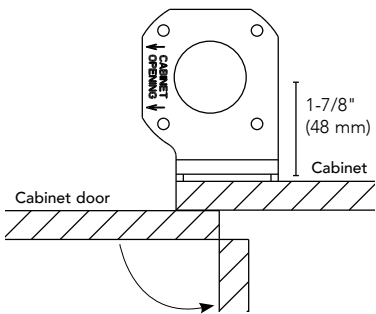

Standard Bracket

STANDARD AND 90-DEGREE BRACKETS COME WITH EACH UNIT

FRAMELESS CABINET (EURO)

DIMENSIONS A, B, AND C ARE MINIMUMS. 38" TRAY SHOWN IN DIAGRAM.

NOM Tray size	A	B	C
32" (813 mm)	34-1/8" (867 mm)	22" (559 mm)	13-1/4" (387 mm)
35" (889 mm)	35-3/16" (897 mm)	22" (559 mm)	16-1/4" (413 mm)
38" (965 mm)	38-9/16" (980 mm)	22" (559 mm)	19-1/4" (489 mm)