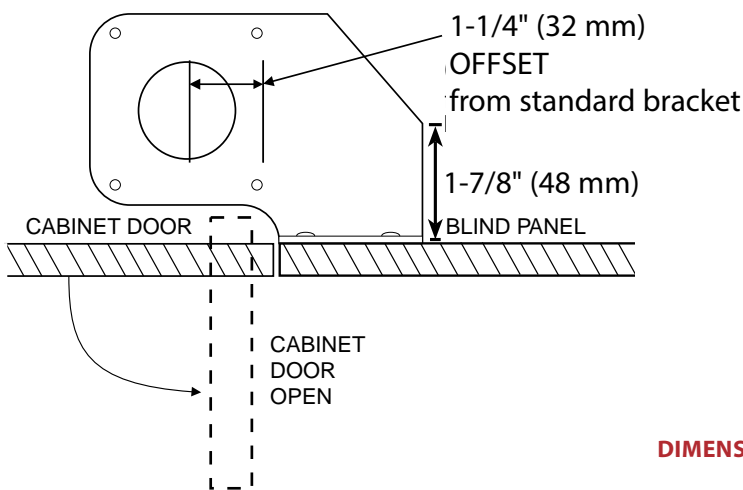

IND. = Independent Rotating System

SCAN FOR PRICING!

SPECIFICATIONS

HALF-MOON WOOD CLASSIC SHELVES

Standard Bracket

FRAMED CABINET

DIMENSIONS A, B, AND C ARE MINIMUMS. 32\"/>

NOM Tray size	A	B	C	D
32" (813 mm)	34-1/4" (870 mm)	22-5/8" (575 mm)	12" (305 mm)	11-1/8" (283 mm)
35" (889 mm)	37" (940 mm)	22" (559 mm)	15" (381 mm)	14-1/8" (359 mm)
38" (965 mm)	39-1/2" (1003 mm)	22" (559 mm)	18" (457 mm)	17-1/8" (435 mm)