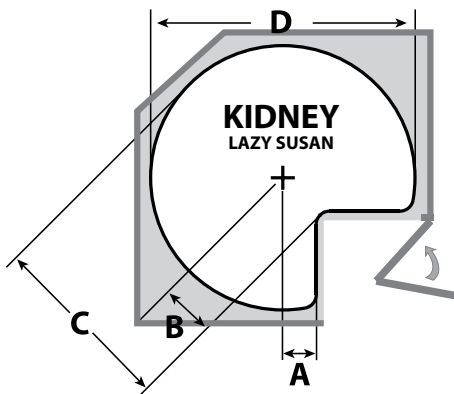

KIDNEY SHAPE SHELF BULK

(Hinged door; not attached)

SCAN FOR PRICING!

Banded Wood Lazy Daisy w/ Steel Bearing and Stop

PRODUCT	DESCRIPTION	DIMS	FINISH	SLP
LD-4BW-401-28SBS-8	(8) Single Shelves w/ 10" Steel Bearing	28" (711 mm) Diameter	Maple	$166.30 ea.
LD-4BW-401-32SBS-8	(8) Single Shelves w/ 10" Steel Bearing	32" (813 mm) Diameter	Maple	$200.25 ea.

Drilled Banded Wood Lazy Daisy - No Hardware

PRODUCT	DESCRIPTION	DIMS	FINISH	SLP
LD-4BW-441-24-8	(8) Single Shelves	24" (610 mm) Diameter	Maple	$118.90 ea.
LD-4BW-441-28-8	(8) Single Shelves	28" (711 mm) Diameter	Maple	$139.65 ea.
LD-4BW-441-32-8	(8) Single Shelves	32" (813 mm) Diameter	Maple	$164.30 ea.

*Note: Non-drilled trays without bearings are available, remove "SBS" from product number.

SPECIFICATIONS

BANDED WOOD SHELVES

Shelf	Material	Series	A	B	C	D	Post System
20" D-Shape	Maple	LD-4BW	8-7/8"	6-7/8"	18-1/2"	19-1/2"	1" IND.
28" D-Shape	Maple	LD-4BW	11-5/8"	13-1/4"	25-1/2"	27-3/4"	1" IND.
32" D-Shape	Maple	LD-4BW	13-7/8"	13-7/8"	29-3/4"	31-3/4"	1" IND.

IND. = Independent Rotating System