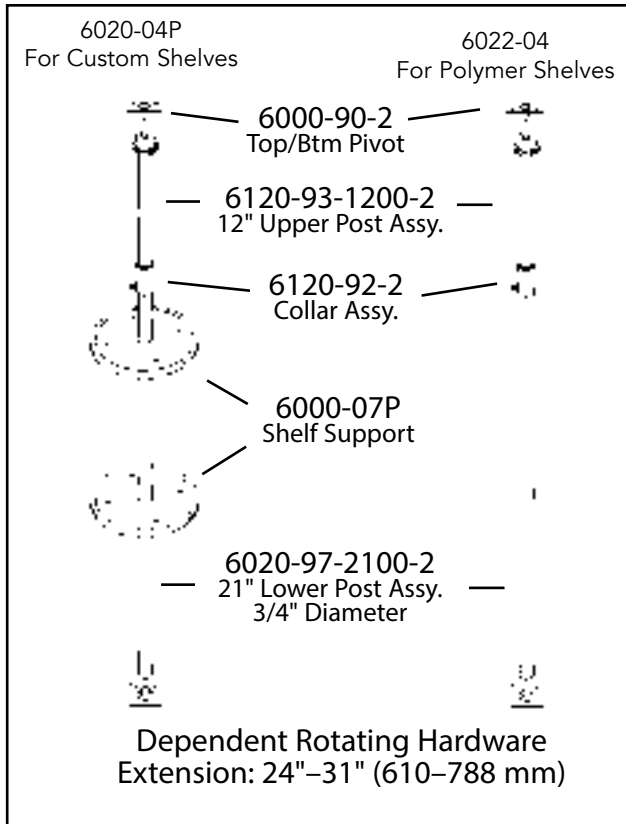

DEPENDENTLY ROTATING

INDEPENDENTLY ROTATING