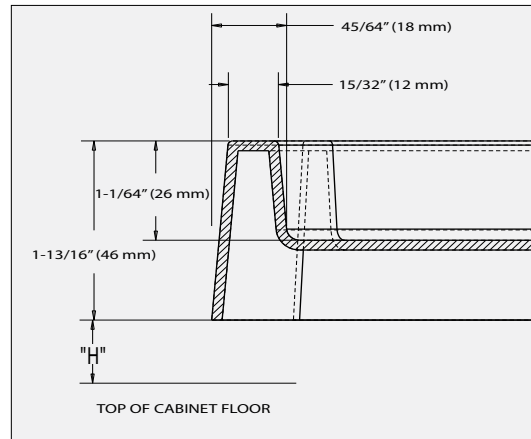

* 7012-20 and 7013-20 can sit flush on the top of the cabinet floor. 1/4" (6 mm) is recommended for clearance.

Waste
Blind Corner
Sink
Base
Tail
Drawer
Wall
Vanity
Closet
Lazy Susan
LED Lighting