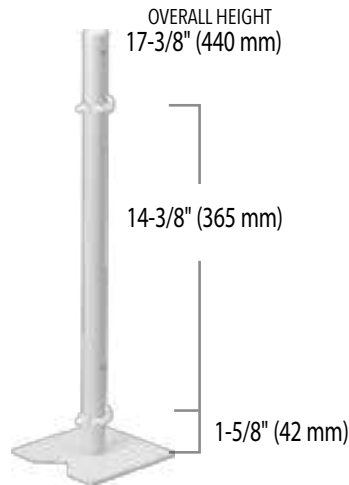

SCAN FOR PRICING!

Unique Snap Pin Design

LD-20/22/24BM2-04