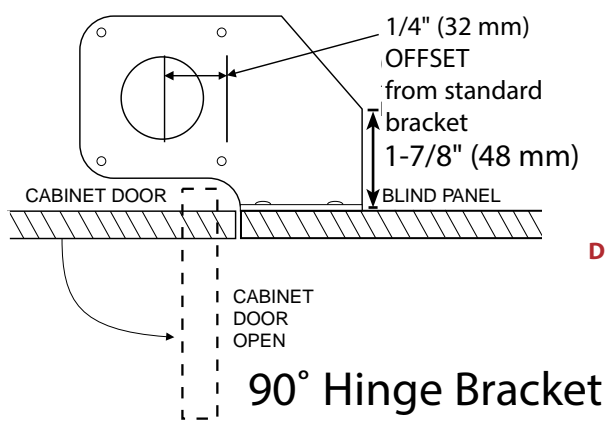

90° Hinge Bracket

Smaller Trays have flat backs.

Waste
Blind Corner
Sink
Base
Tail
Drawer
Wall
Vanity
Closet
Lazy Susan
LED Lighting

	Lazy Daisy	Value Line	R-A-S
Full Circle			
	16"		•
	18"	•	•
	20"		•
	24"	•	•
	28"	•	•
	32"	•	•