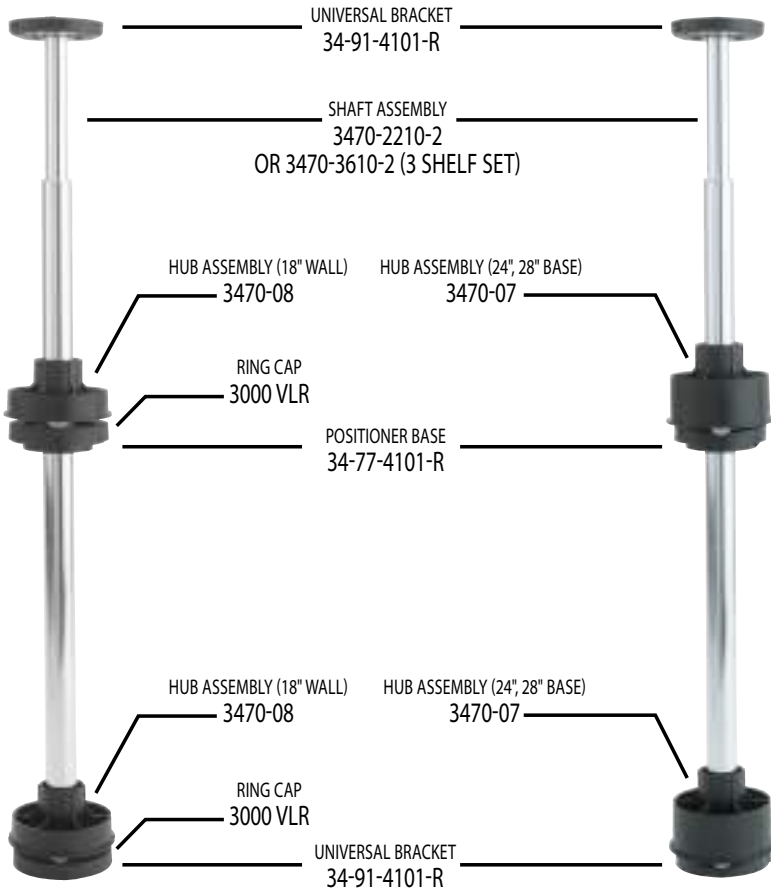

18"/20" FULL CIRCLE
HARDWARE

24"/28"/32" FULL CIRCLE/KIDNEY
HARDWARE

Hardware for RAS Polymer Trays

Hardware for HWLS/LD-NATURAL

Waste
Blind Corner
Sink
Base
Tail
Drawer
Wall
Vanity
Closet
Lazy Susan
LED Lighting