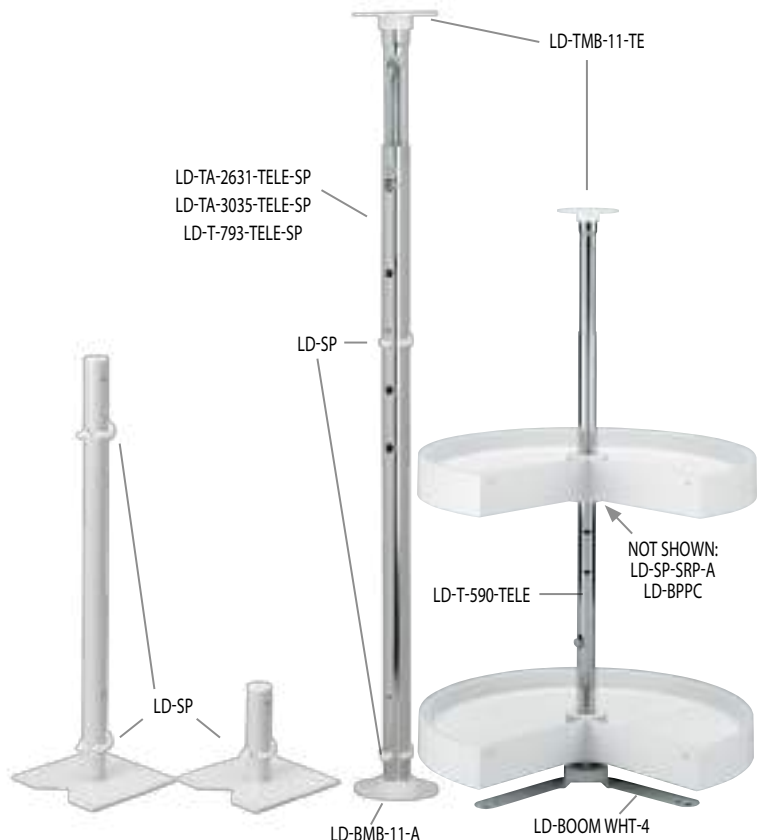

Hardware for Lazy Daisy Polymer

Waste

Blind Corner

Sink

Base

Tal

Drawer

Wall

Vanity

Closet

Lazy Susans

LED Lighting