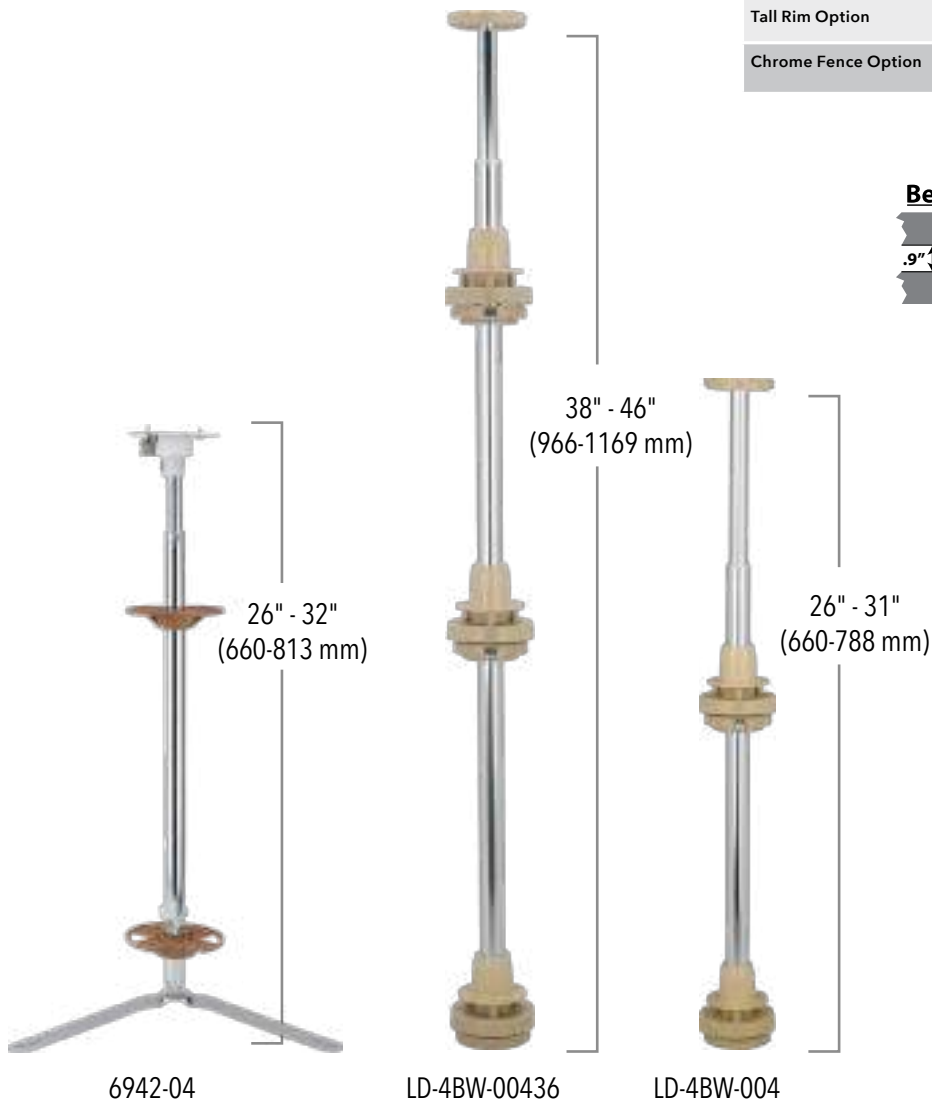

Shelf Support

Metal/Die Components		•	•
Polymer Components	•		

Hub

Polymer Hub	•		
Chrome Hub		•	•

Tray Rim

Doweled Butt Joint Rim	•		•
Finger Joint Rim		•	
Tall Rim Option			•
Chrome Fence Option		•	

Bearing Diagram

Waste
Blind Corner
Sink
Base
Tail
Drawer
Wall
Vanity
Closet
Lazy Susan
LED Lighting

FULL CIRCLE SHELF

Banded Wood Lazy Daisy w/ Steel Bearing

PRODUCT	DESCRIPTION	DIMS	FINISH	SLP
LD-4BW-001-18SB-1	Single Shelf w/ 7" Steel Bearing	18" (457 mm) Diameter	Maple	\$123.25
LD-4BW-001-20SB-1	Single Shelf w/ 7" Steel Bearing	20" (508 mm) Diameter	Maple	\$126.60
LD-4BW-001-24SB-1	Single Shelf w/ 10" Steel Bearing	24" (610 mm) Diameter	Maple	\$163.40
LD-4BW-001-28SB-1	Single Shelf w/ 10" Steel Bearing	28" (711 mm) Diameter	Maple	\$179.65
LD-4BW-001-32SB-1	Single Shelf w/ 10" Steel Bearing	32" (813 mm) Diameter	Maple	\$210.10