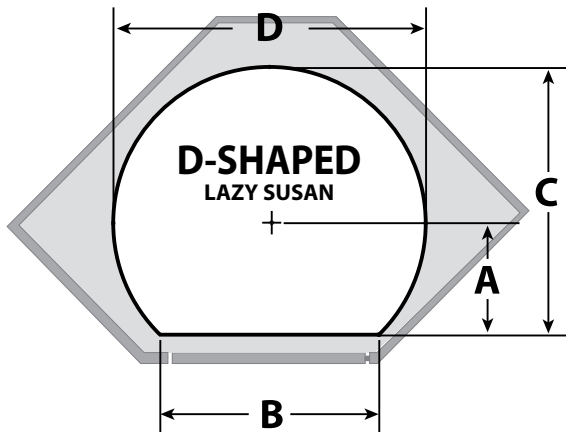

** Denotes color. 11 for white 15 for almond. Ask your salesperson about custom configurations and blank trays.

SPECIFICATIONS

LAZY DAISY POLYMER SHELVES

SCAN FOR PRICING!

Shelf	Material	Series	A	B	C	D	Post System
18" Kidney	Polymer	LD	1-1/8"	2"	11"	18"	25 mm IND./DEP.
24" Kidney	Polymer	LD	1-3/4"	2-3/4"	14-3/4"	24"	25 mm IND./DEP.
28" Kidney	Polymer	LD	3"	4-3/8"	18-3/8"	27-5/8"	25 mm IND./DEP.
32" Kidney	Polymer	LD	4"	6"	21-7/8"	31-3/4"	25 mm IND./DEP.

Shelf	Material	Series	A	B	C	D	Post System
32" D-Shaped	Polymer	LD	14"	14-3/4"	29-7/8"	31-3/4"	25 mm IND./DEP.

Shelf	Material	Series	A	B	C	D	Z
18" Pie Cut	Polymer	LD	1-1/8"	1-5/8"	10-5/8"	18"	8" + 1/8" GAP
24" Pie Cut	Polymer	LD	1-5/8"	2-3/8"	14-3/8"	24"	10-3/8" + 1/8" GAP
28" Pie Cut	Polymer	LD	3"	4-1/4"	18"	27-5/8"	10-7/8" + 1/8" GAP