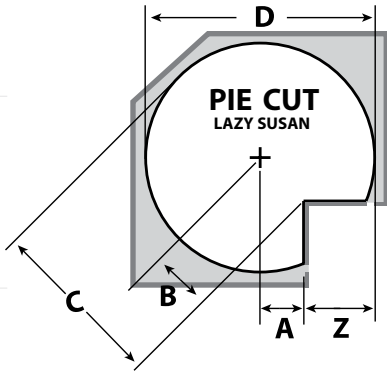

SCAN FOR PRICING!

(Attaches to the cabinet door)

Shelf	Material	Series	A	B	C	D	Z	Post System
2433 Pie Cut	Wood	4WLS	4-9/16"	6-7/16"	18-7/16"	24"	7-7/16" + 1/8" gap	1" DEP.
24" Pie Cut	Wood	4WLS	1-3/8"	1-15/16"	13-15/16"	24"	10-9/16" + 1/8" gap	1" DEP.
28" Pie Cut	Wood	4WLS	3"	4-1/4"	18-1/8"	28"	10-7/8" + 1/8" gap	1" DEP.
31" Pie Cut	Wood	4WLS	5-1/16"	7-1/8"	22-7/16"	31"	10-5/16" + 1/8" gap	1" DEP.

DEP. = Dependent Rotating System

For custom applications, a trial installation is recommended. Door edge profile, thickness, and gaps all factor in installation.

Shelf	Material	Series	A	B	C	D	Post System
20" D-Shaped	Wood	4WLS	8-3/8"	10-5/8"	18-3/8"	20"	1" IND.
22" D-Shaped	Wood	4WLS	7-3/16"	16-5/8"	18-3/16"	22"	1" IND.
31" D-Shaped	Wood	4WLS	14"	13"	29-3/8"	31"	1" IND.

IND. = Independent Rotating System