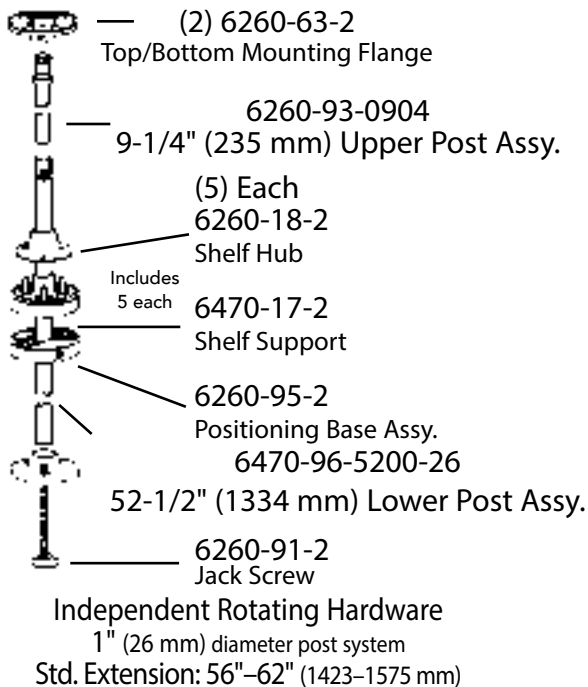

UTILITY CABINET CENTERING
6265-04