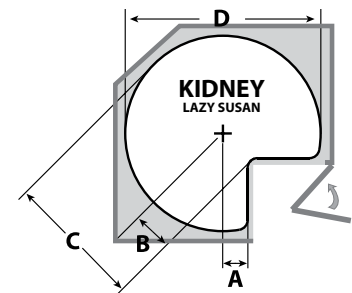

Shelf	Material	Series	A	B	C	D	Post System
24" Kidney	Polymer	3400	1-1/2"	2-5/16"	14-5/16"	24"	1" Ind.
28" Kidney	Polymer	3400	3"	4-11/16"	18-5/8"	28"	1" Ind.
32" Kidney	Polymer	3400	4-1/4"	6-7/16"	22-7/16"	32"	1" Ind.

DEP.=DEPENDENT ROTATING SYSTEM
IND.=INDEPENDENT ROTATING SYSTEM

Waste
Blind Corner
Sink
Base
Tail
Drawer
Wall
Vanity
Closet
Lazy Susan
LED Lighting