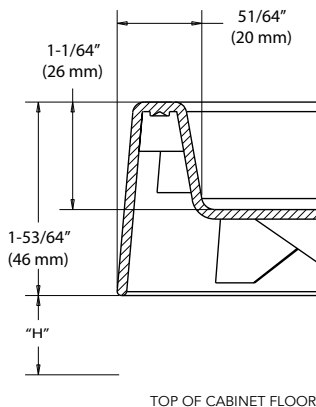

BASE SHELVES

Full Circle	"H"
3072-24 & 28	1-3/64" (27 mm)

Kidney	"H"
3472-24, 28 & 32	1-3/64" (27 mm)