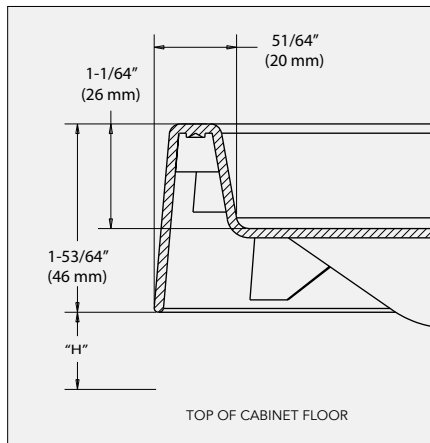

LIP SPECIFICATIONS

POLYMER SHELVES

Dimensions are for reference only, and may change based on hardware used, etc.

SCAN FOR PRICING!

WALL SHELVES

Polymer Lazy Susan	
Full Circle	"H"
3072-18	5/16" (8 mm)
6621-16, 18 & 20	1-19/64" (33 mm)
6072-16, 18 & 20	1-19/64" (33 mm)
6073-18 & 20	1-19/64" (33 mm)
6065-16 & 18	2-9/32" (58 mm)
6012-18 & 20	1/4" (6 mm)*
6013-18 & 20	1/4" (6 mm)*
Kidney	"H"
6421-18	1-19/64" (33 mm)
6472-18	1-19/64" (33 mm)

BASE SHELVES

Polymer Lazy Susan	
Full Circle	"H"
3072-24 & 28	1-3/64" (27 mm)
6621-24, 28 & 32	1-15/64" (31 mm)
6072-24, 28 & 32	1-15/64" (31 mm)
Kidney	"H"
3472-24, 28 & 32	1-3/64" (27 mm)
6421-24, 28 & 32	1-15/64" (31 mm)
6472-24, 28 & 32	1-15/64" (31 mm)

WALL SHELVES

Independent Rotation	
20" D-Shaped	"H"
6221-20	1-1/2" (38 mm)
6272-20	1-1/2" (38 mm)
6273-20	1-1/2" (38 mm)
Dependent Rotation	
20" D-Shaped	"H"
7012-20	1/4" (6 mm)
7013-20	1/4" (6 mm)