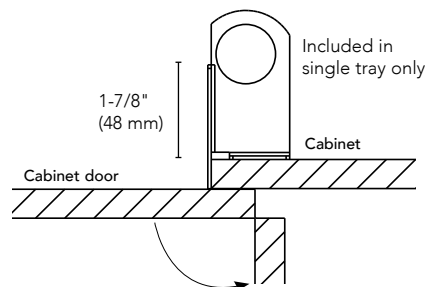

SPECIFICATIONS HALF-MOON NATURAL WOOD SHELVES

STANDARD AND 90-DEGREE BRACKETS COME WITH EACH UNIT

FRAMED CABINET

DIMENSIONS A, B, AND C ARE MINIMUMS. 32" TRAY SHOWN IN DIAGRAM.

NOM Tray size	A	B	C	D
32" (813 mm)	34-1/4" (870 mm)	22" (559 mm)	12" (305 mm)	11-1/8" (283 mm)
35" (889 mm)	37" (940 mm)	22" (559 mm)	15" (381 mm)	14-1/8" (359 mm)
38" (965 mm)	39-1/2" (1003 mm)	22" (559 mm)	18" (457 mm)	17-1/8" (435 mm)