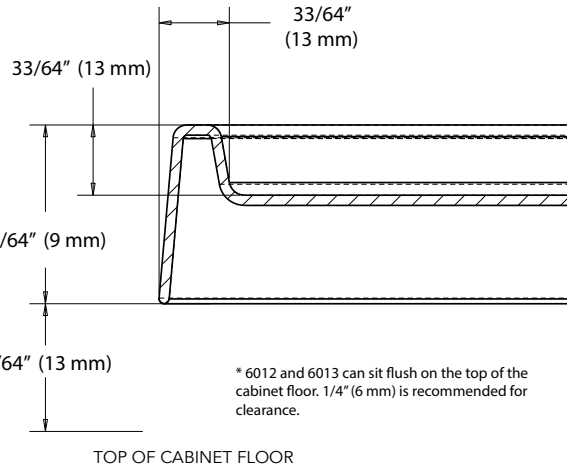

* 6012 and 6013 can sit flush on the top of the cabinet floor. 1/4" (6 mm) is recommended for clearance.

PANTRY SHELVES

Polymer Lazy Susan	
22" D-Shaped	"H"
6221-22	1-15/64" (31 mm)
6272-22	1-15/64" (31 mm)
6273-22	1-15/64" (31 mm)
6265-22	2-13/64" (56 mm)