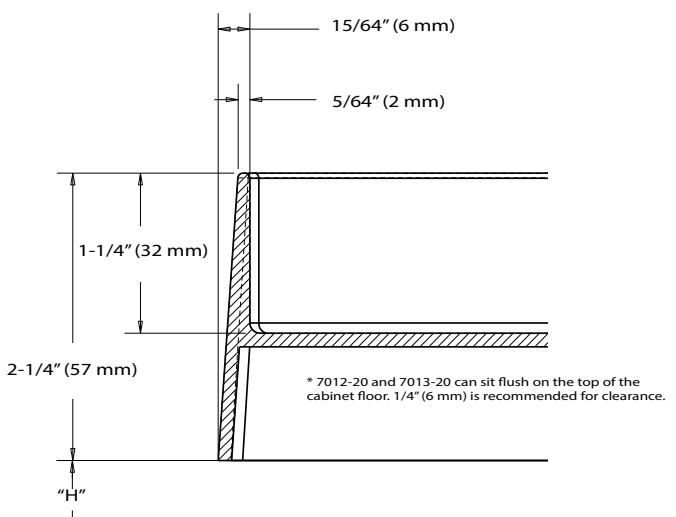

* 7012-20 and 7013-20 can sit flush on the top of the cabinet floor. 1/4" (6 mm) is recommended for clearance.

Waste
Blind Corner
Sink
Base
Tail
Drawer
Wall
Vanity
Closet
Lazy Susan
LED Lighting