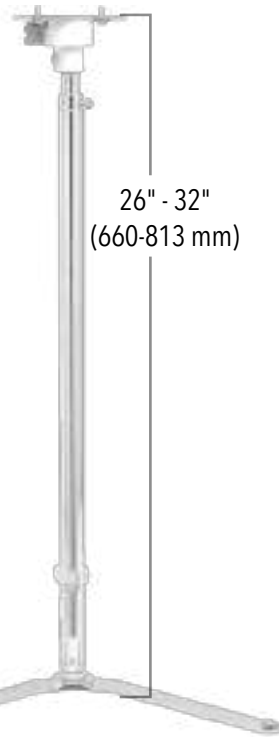

6942-04-28

Waste

Blind Corner

Sink

Base

Tail

Drawer

Wall

Vanity

Closet

Lazy Susan

LED Lighting