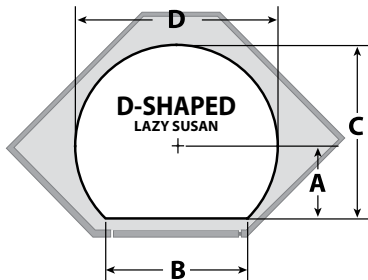

Waste
Blind Corner
Sink
Base
Tail
Drawer
Wall
Vanity
Closet
LED Lighting

Lazy Susan

5272/5273 Series

Chrome D-Shaped Shelf

SCAN FOR PRICING!

- (2) shelf set available in 20" or 32" diameters
- (3) shelf set available in a 20" diameter
- Feature our durable 1" chrome plated diameter post system
- Independent rotating hardware
- Telescoping post for variations in cabinet height
- Chrome hub and hardware