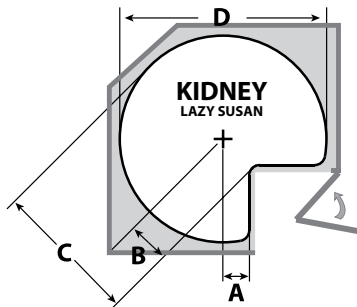

5273-20-536 CR	(3) Shelf Set	20" (508 mm) Diameter	Chrome	\$538.55
----------------	---------------	-----------------------	--------	----------

SCAN FOR PRICING!

Chrome Kidney Shape Shelf

5472 Series

- (2) shelf set available in 28" or 32" diameters
- Feature our durable 1" chrome plated diameter post system
- Independent rotating hardware
- Telescoping post for variations in cabinet height