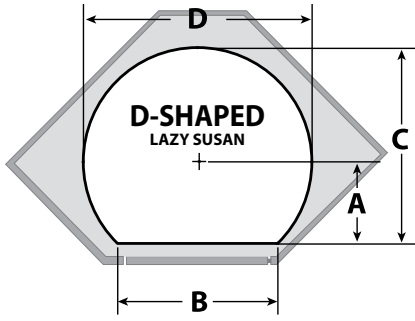

SPECIFICATIONS

POLYMER SHELVES

SCAN FOR PRICING!