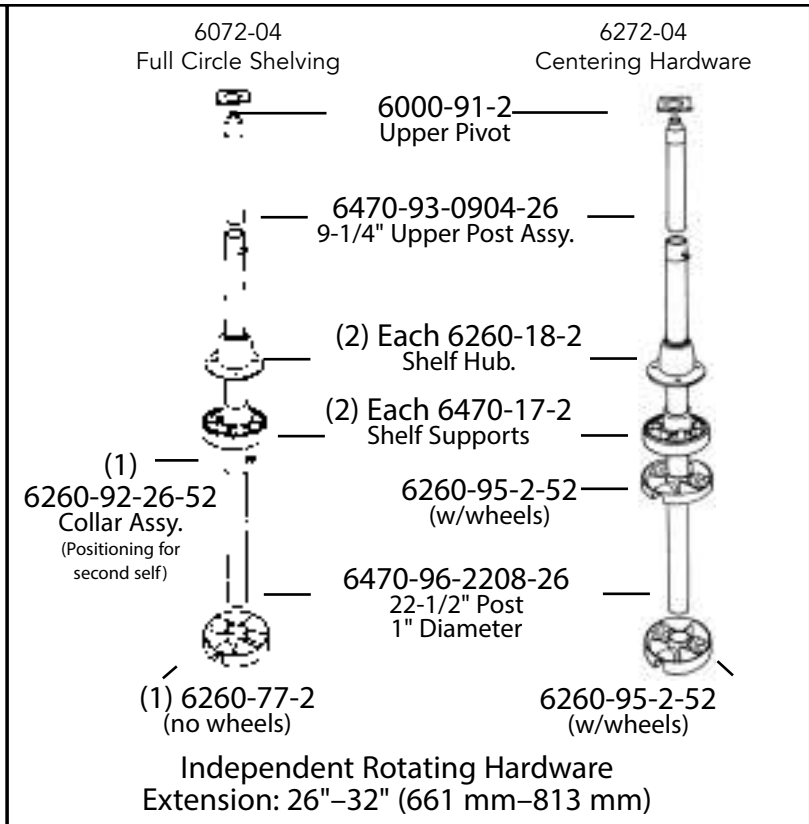

DEPENDENTLY ROTATING

INDEPENDENTLY ROTATING